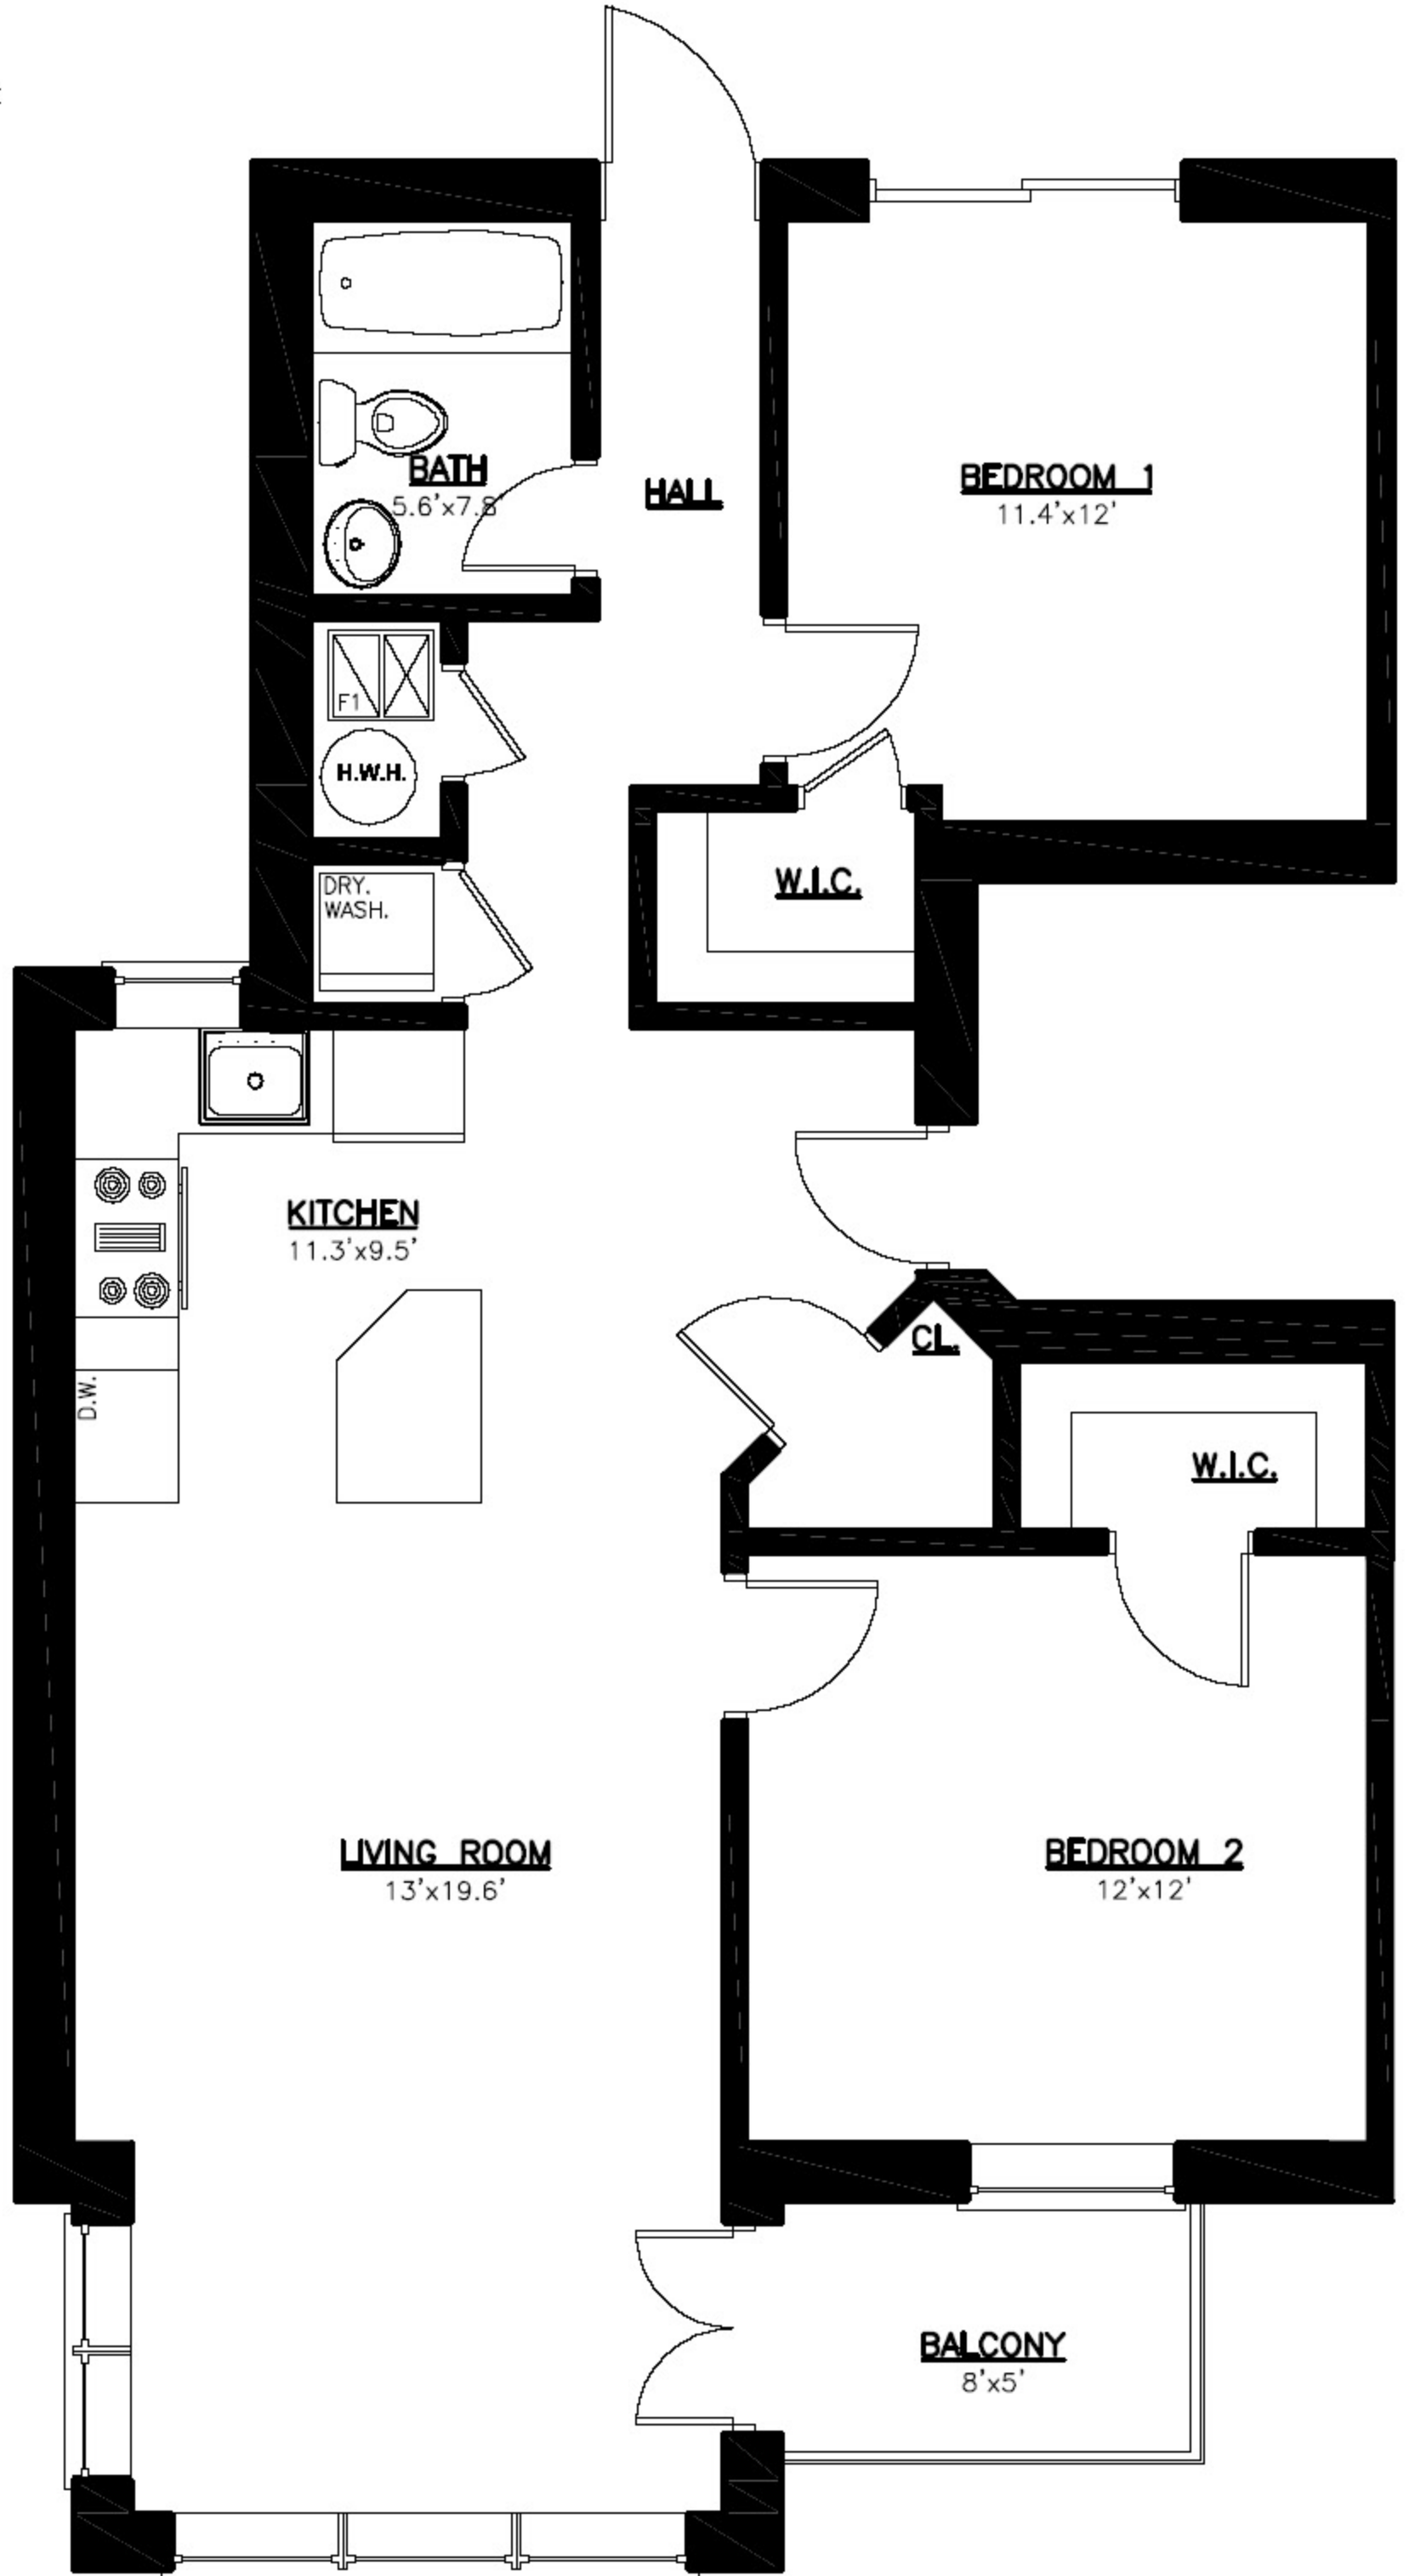

ROOM DIMENSIONS ARE INTERIOR MEASUREMENTS AND ARE APPROXIMATE. PLANS ARE NOT TO SCALE AND ARE NOT TO BE USED FOR CONSTRUCTION. ABOVE DRAWING DOES NOT INDICATE LOCATION OR SIZE OF SOFFITS FOR HEATING/COOLING DUCTS, PLUMBING LINES AND ELECTRICAL RUNS. ALL SPECIFICATIONS ARE SUBJECT TO CHANGE AND REVISION AT ANY TIME.

APARTMENT 5020#1,2,3
1ST,2ND,3RD FLOOR
2-BEDROOM, 1-BATHROOM,

**5020-22 N. HERMITAGE
CHICAGO, IL 60640**