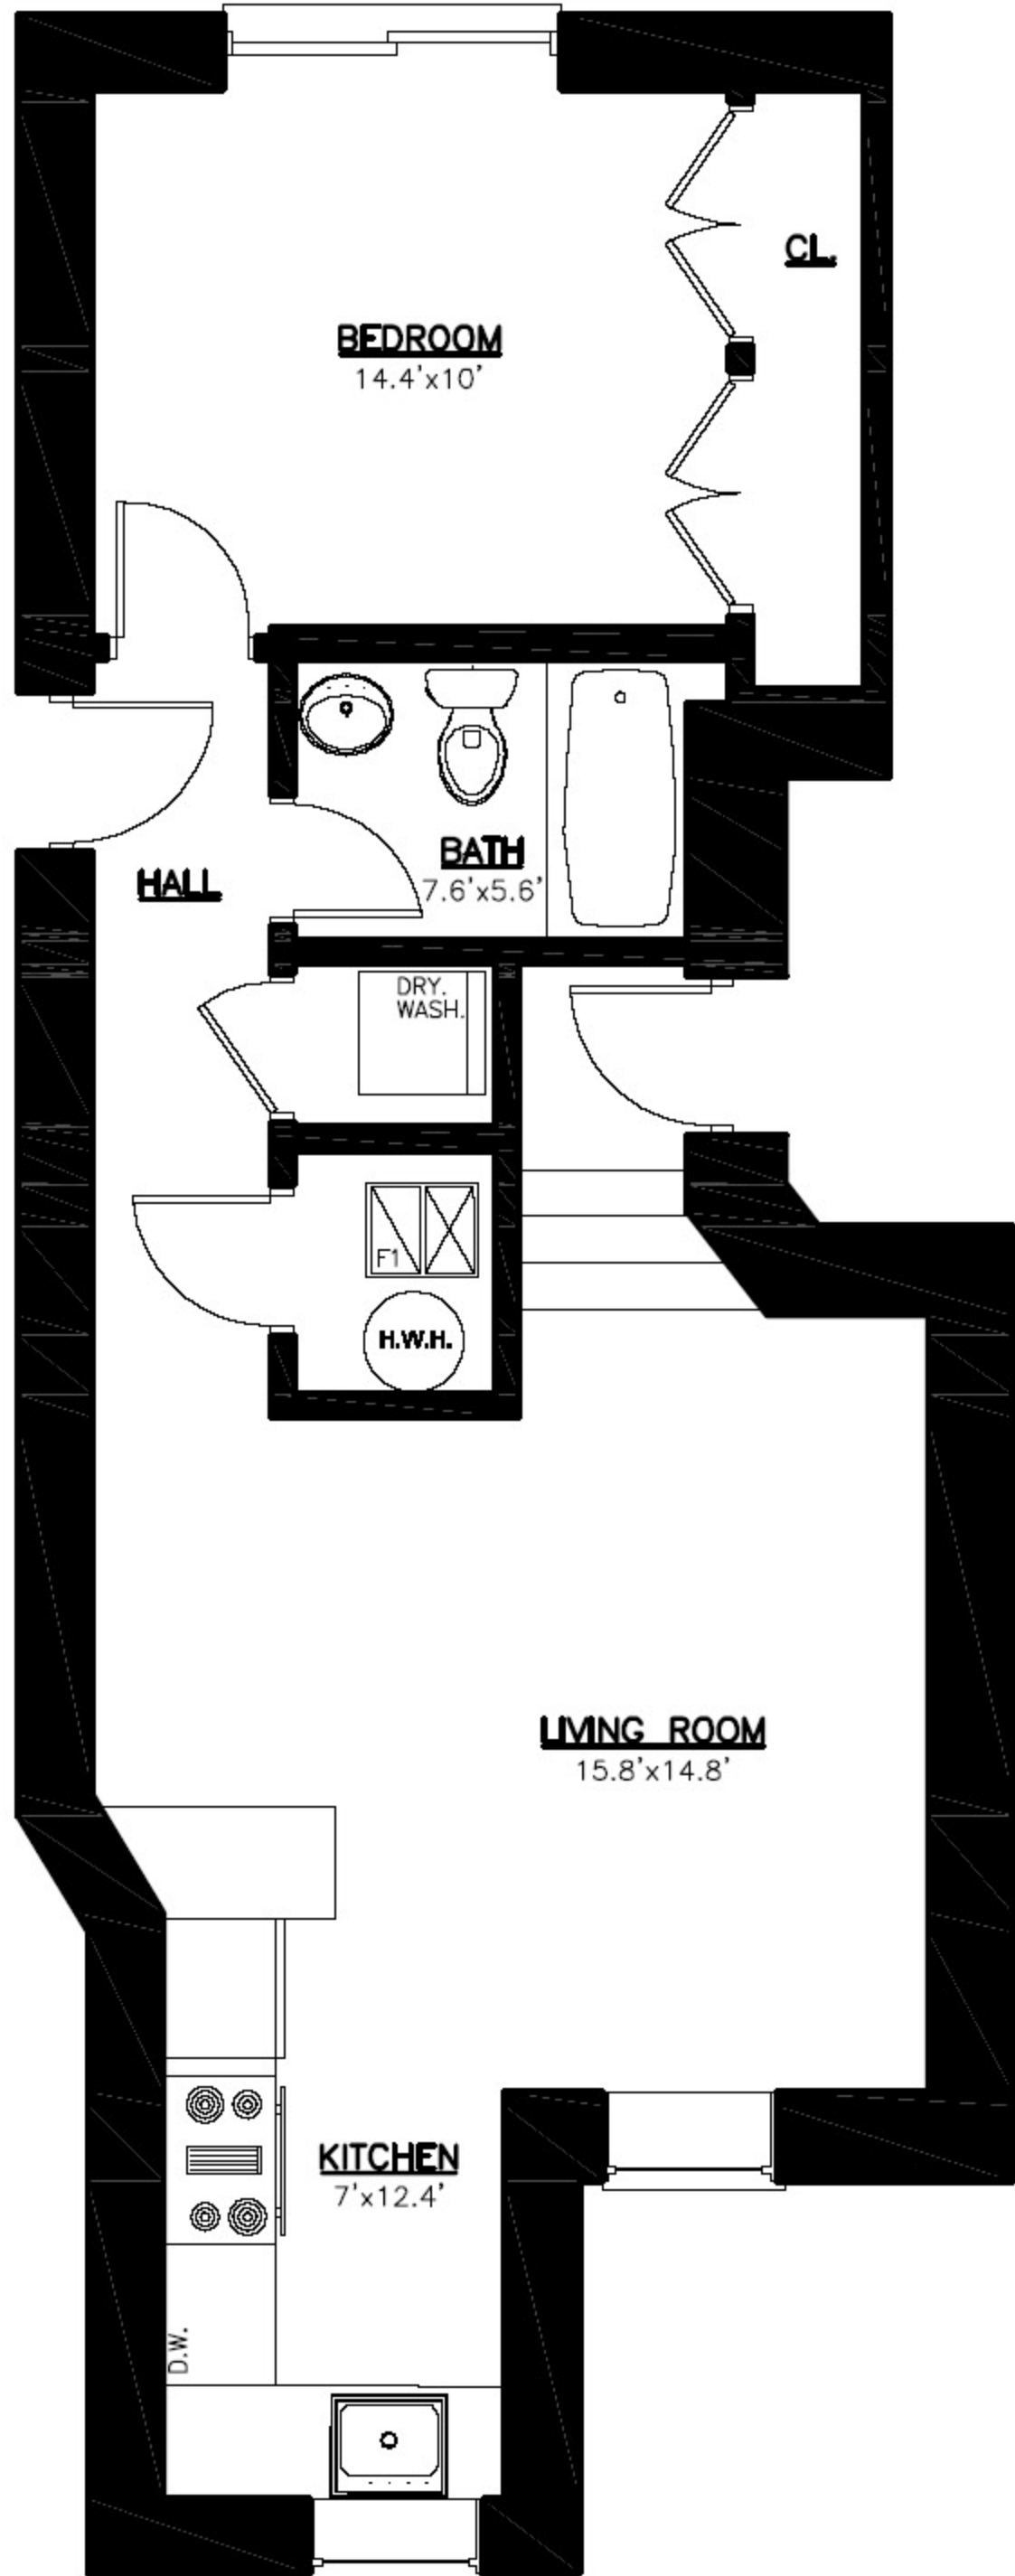

ROOM DIMENSIONS ARE INTERIOR MEASUREMENTS AND ARE APPROXIMATE. PLANS ARE NOT TO SCALE AND ARE NOT TO BE USED FOR CONSTRUCTION. ABOVE DRAWING DOES NOT INDICATE LOCATION OR SIZE OF SOFFITS FOR HEATING/COOLING DUCTS, PLUMBING LINES AND ELECTRICAL RUNS. ALL SPECIFICATIONS ARE SUBJECT TO CHANGE AND REVISION AT ANY TIME.

APARTMENT 5020#G

GARDEN

1-BEDROOM, 1-BATHROOM,

**5020-22 N. HERMITAGE
CHICAGO, IL 60640**