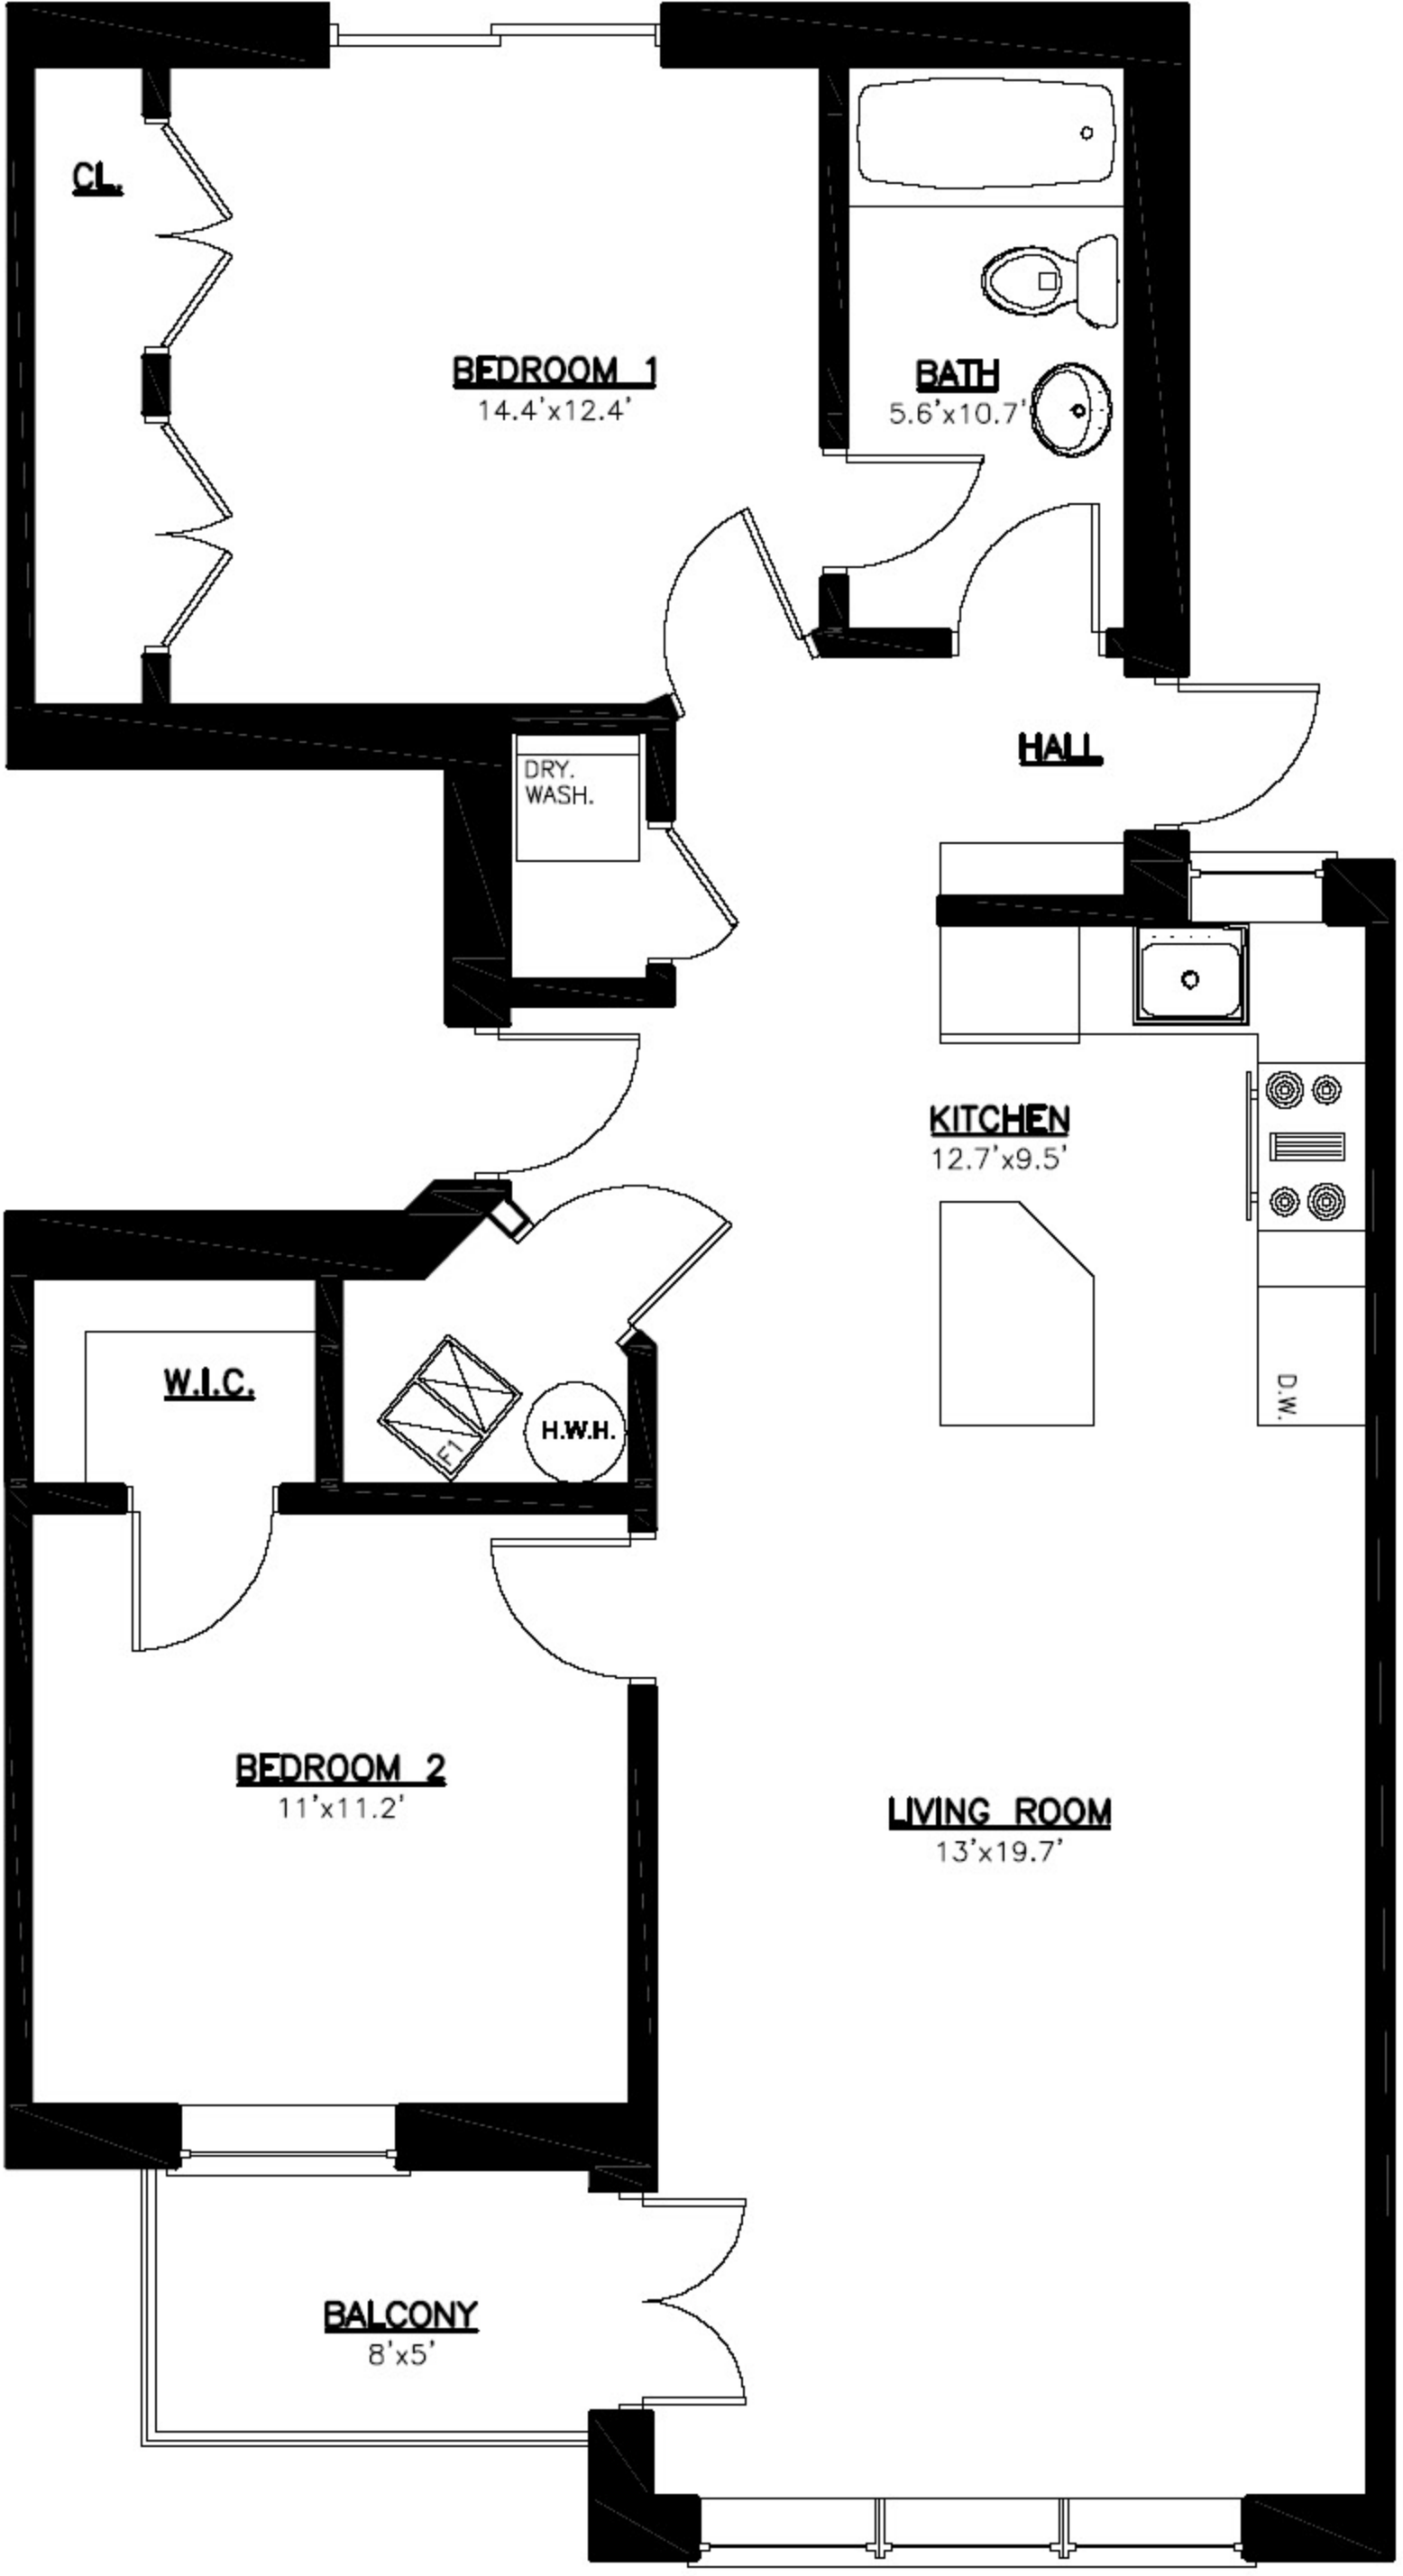

ROOM DIMENSIONS ARE INTERIOR MEASUREMENTS AND ARE APPROXIMATE. PLANS ARE NOT TO SCALE AND ARE NOT TO BE USED FOR CONSTRUCTION. ABOVE DRAWING DOES NOT INDICATE LOCATION OR SIZE OF SOFFITS FOR HEATING/COOLING DUCTS, PLUMBING LINES AND ELECTRICAL RUNS. ALL SPECIFICATIONS ARE SUBJECT TO CHANGE AND REVISION AT ANY TIME.

APARTMENT 5022#1.2.3
 1ST, 2ND, 3RD FLOOR
 2-BEDROOM, 1-BATHROOM,

**5020-22 N. HERMITAGE
 CHICAGO, IL 60640**