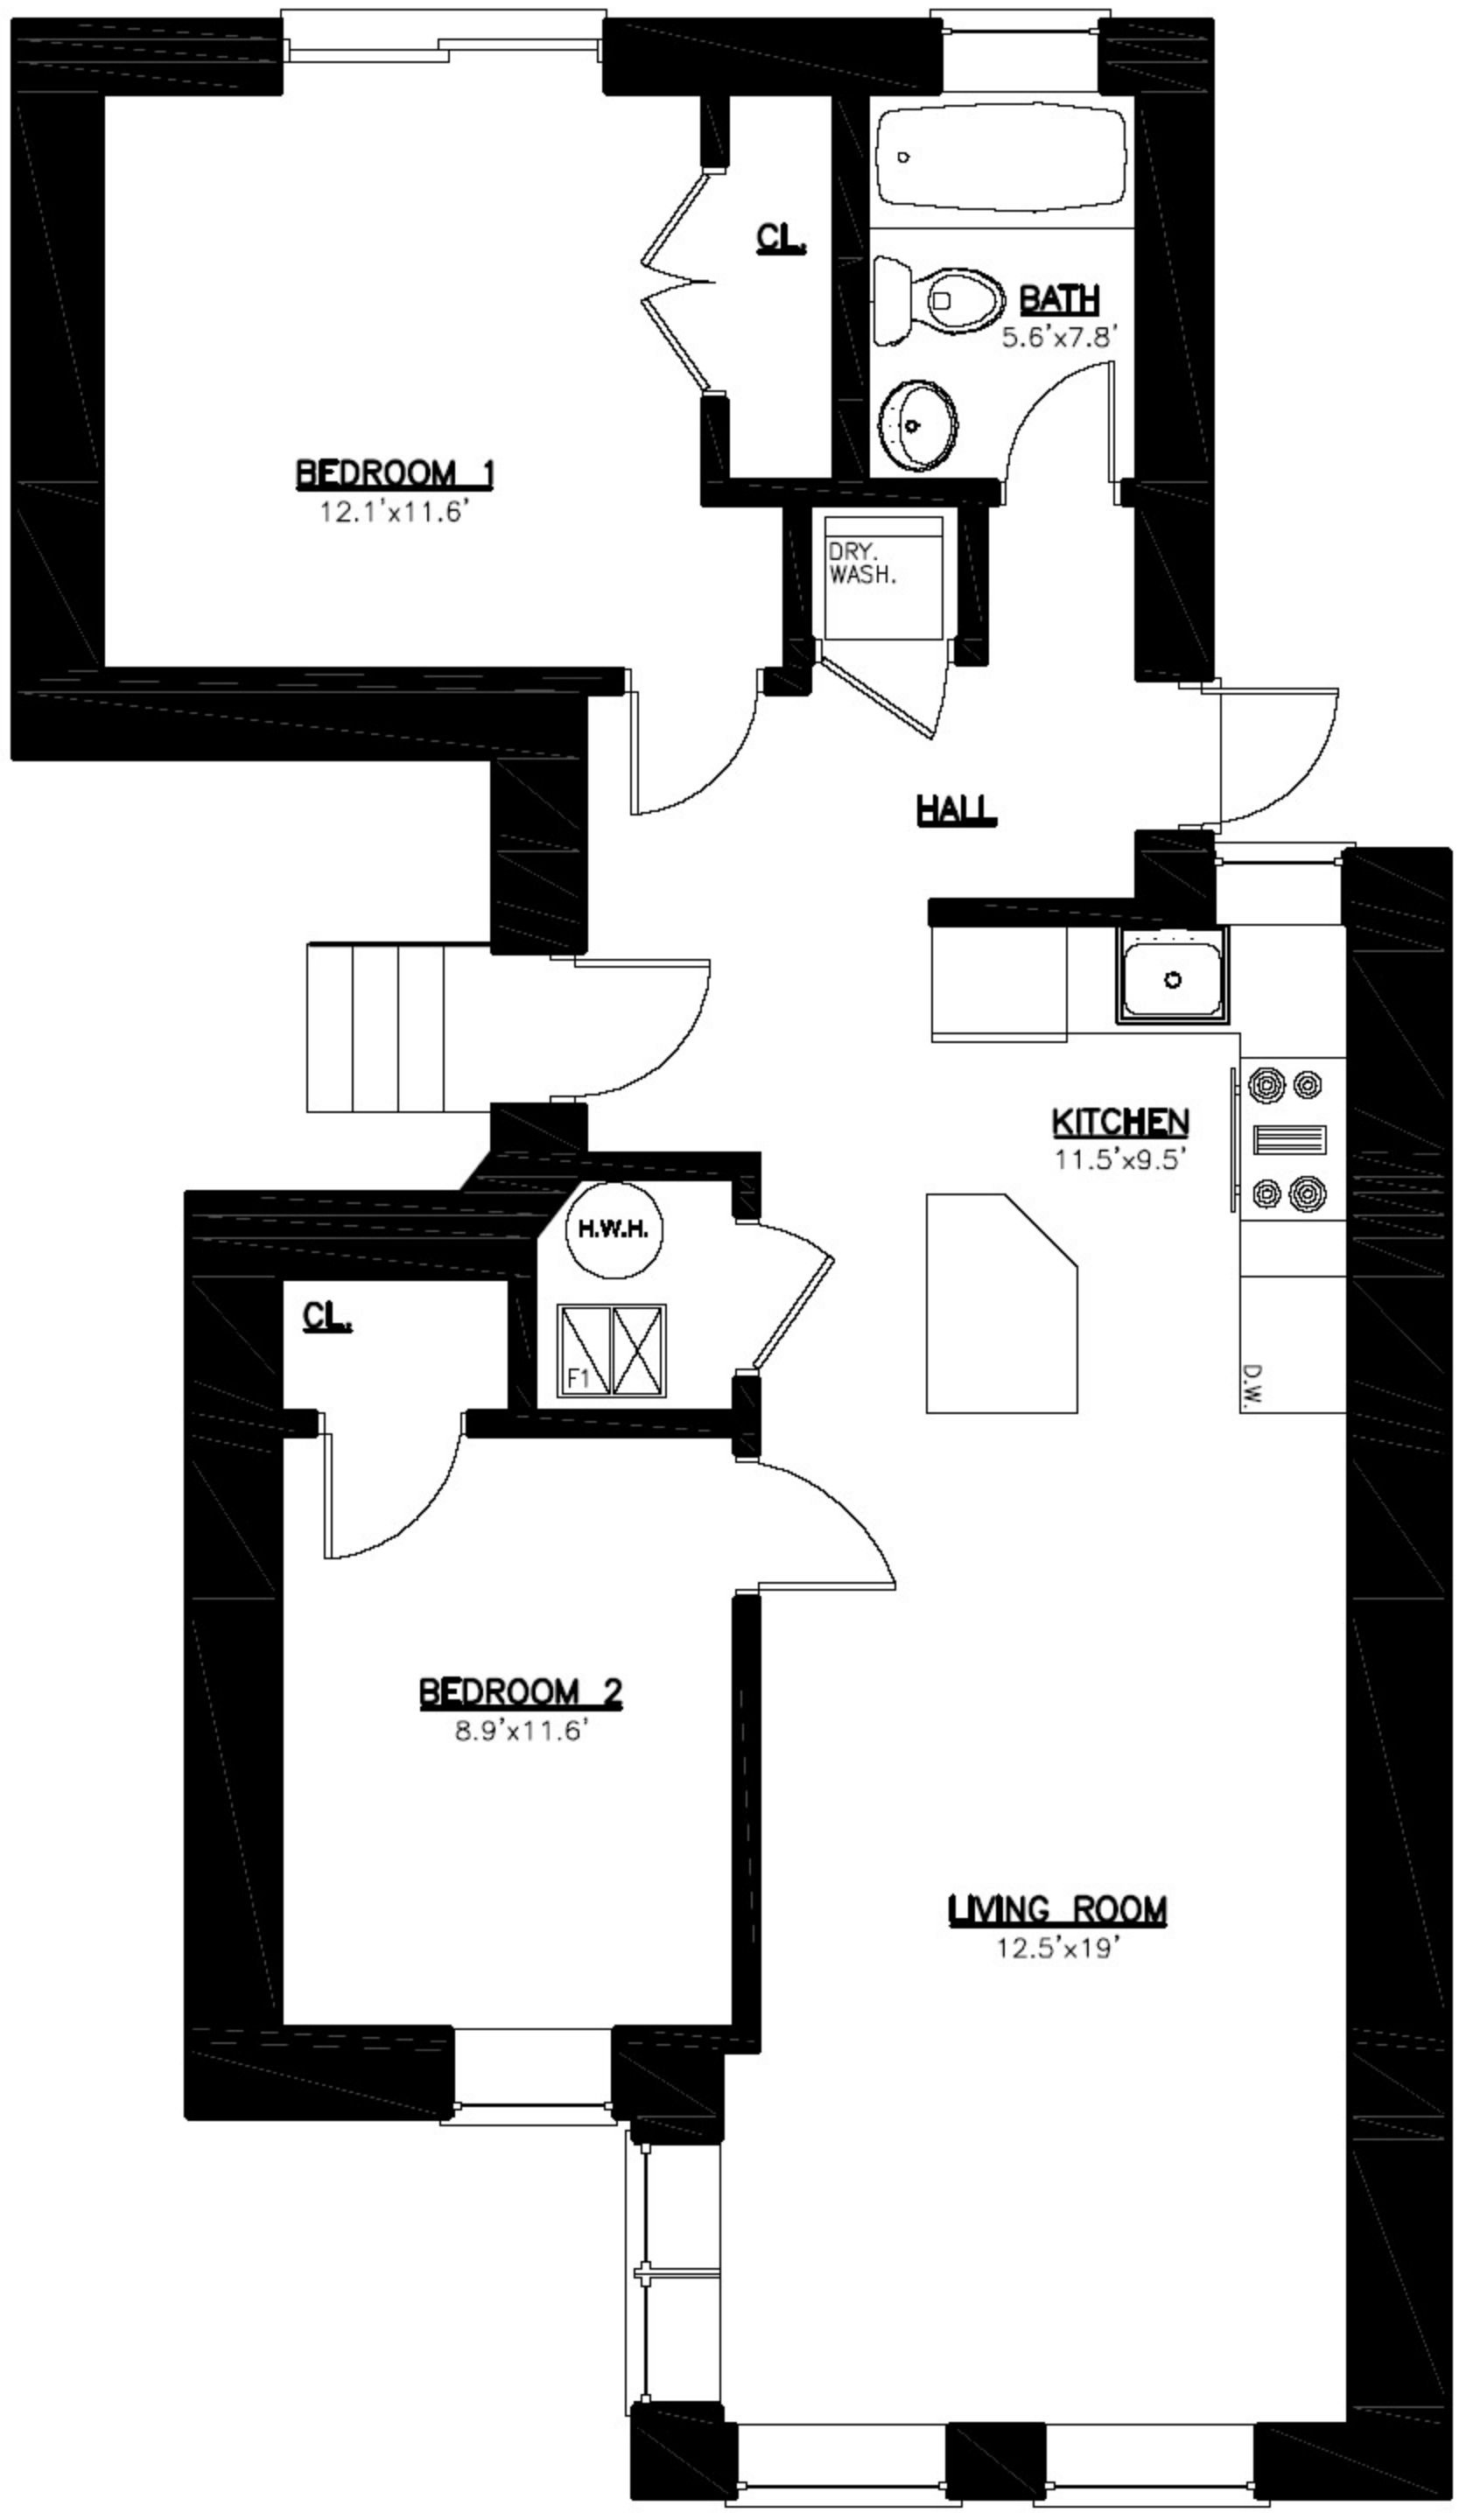

ROOM DIMENSIONS ARE INTERIOR MEASUREMENTS AND ARE APPROXIMATE. PLANS ARE NOT TO SCALE AND ARE NOT TO BE USED FOR CONSTRUCTION. ABOVE DRAWING DOES NOT INDICATE LOCATION OR SIZE OF SOFFITS FOR HEATING/COOLING DUCTS, PLUMBING LINES AND ELECTRICAL RUNS. ALL SPECIFICATIONS ARE SUBJECT TO CHANGE AND REVISION AT ANY TIME.

APARTMENT 5022#G
GARDEN
2-BEDROOM, 1-BATHROOM,

**5020-22 N. HERMITAGE
CHICAGO, IL 60640**