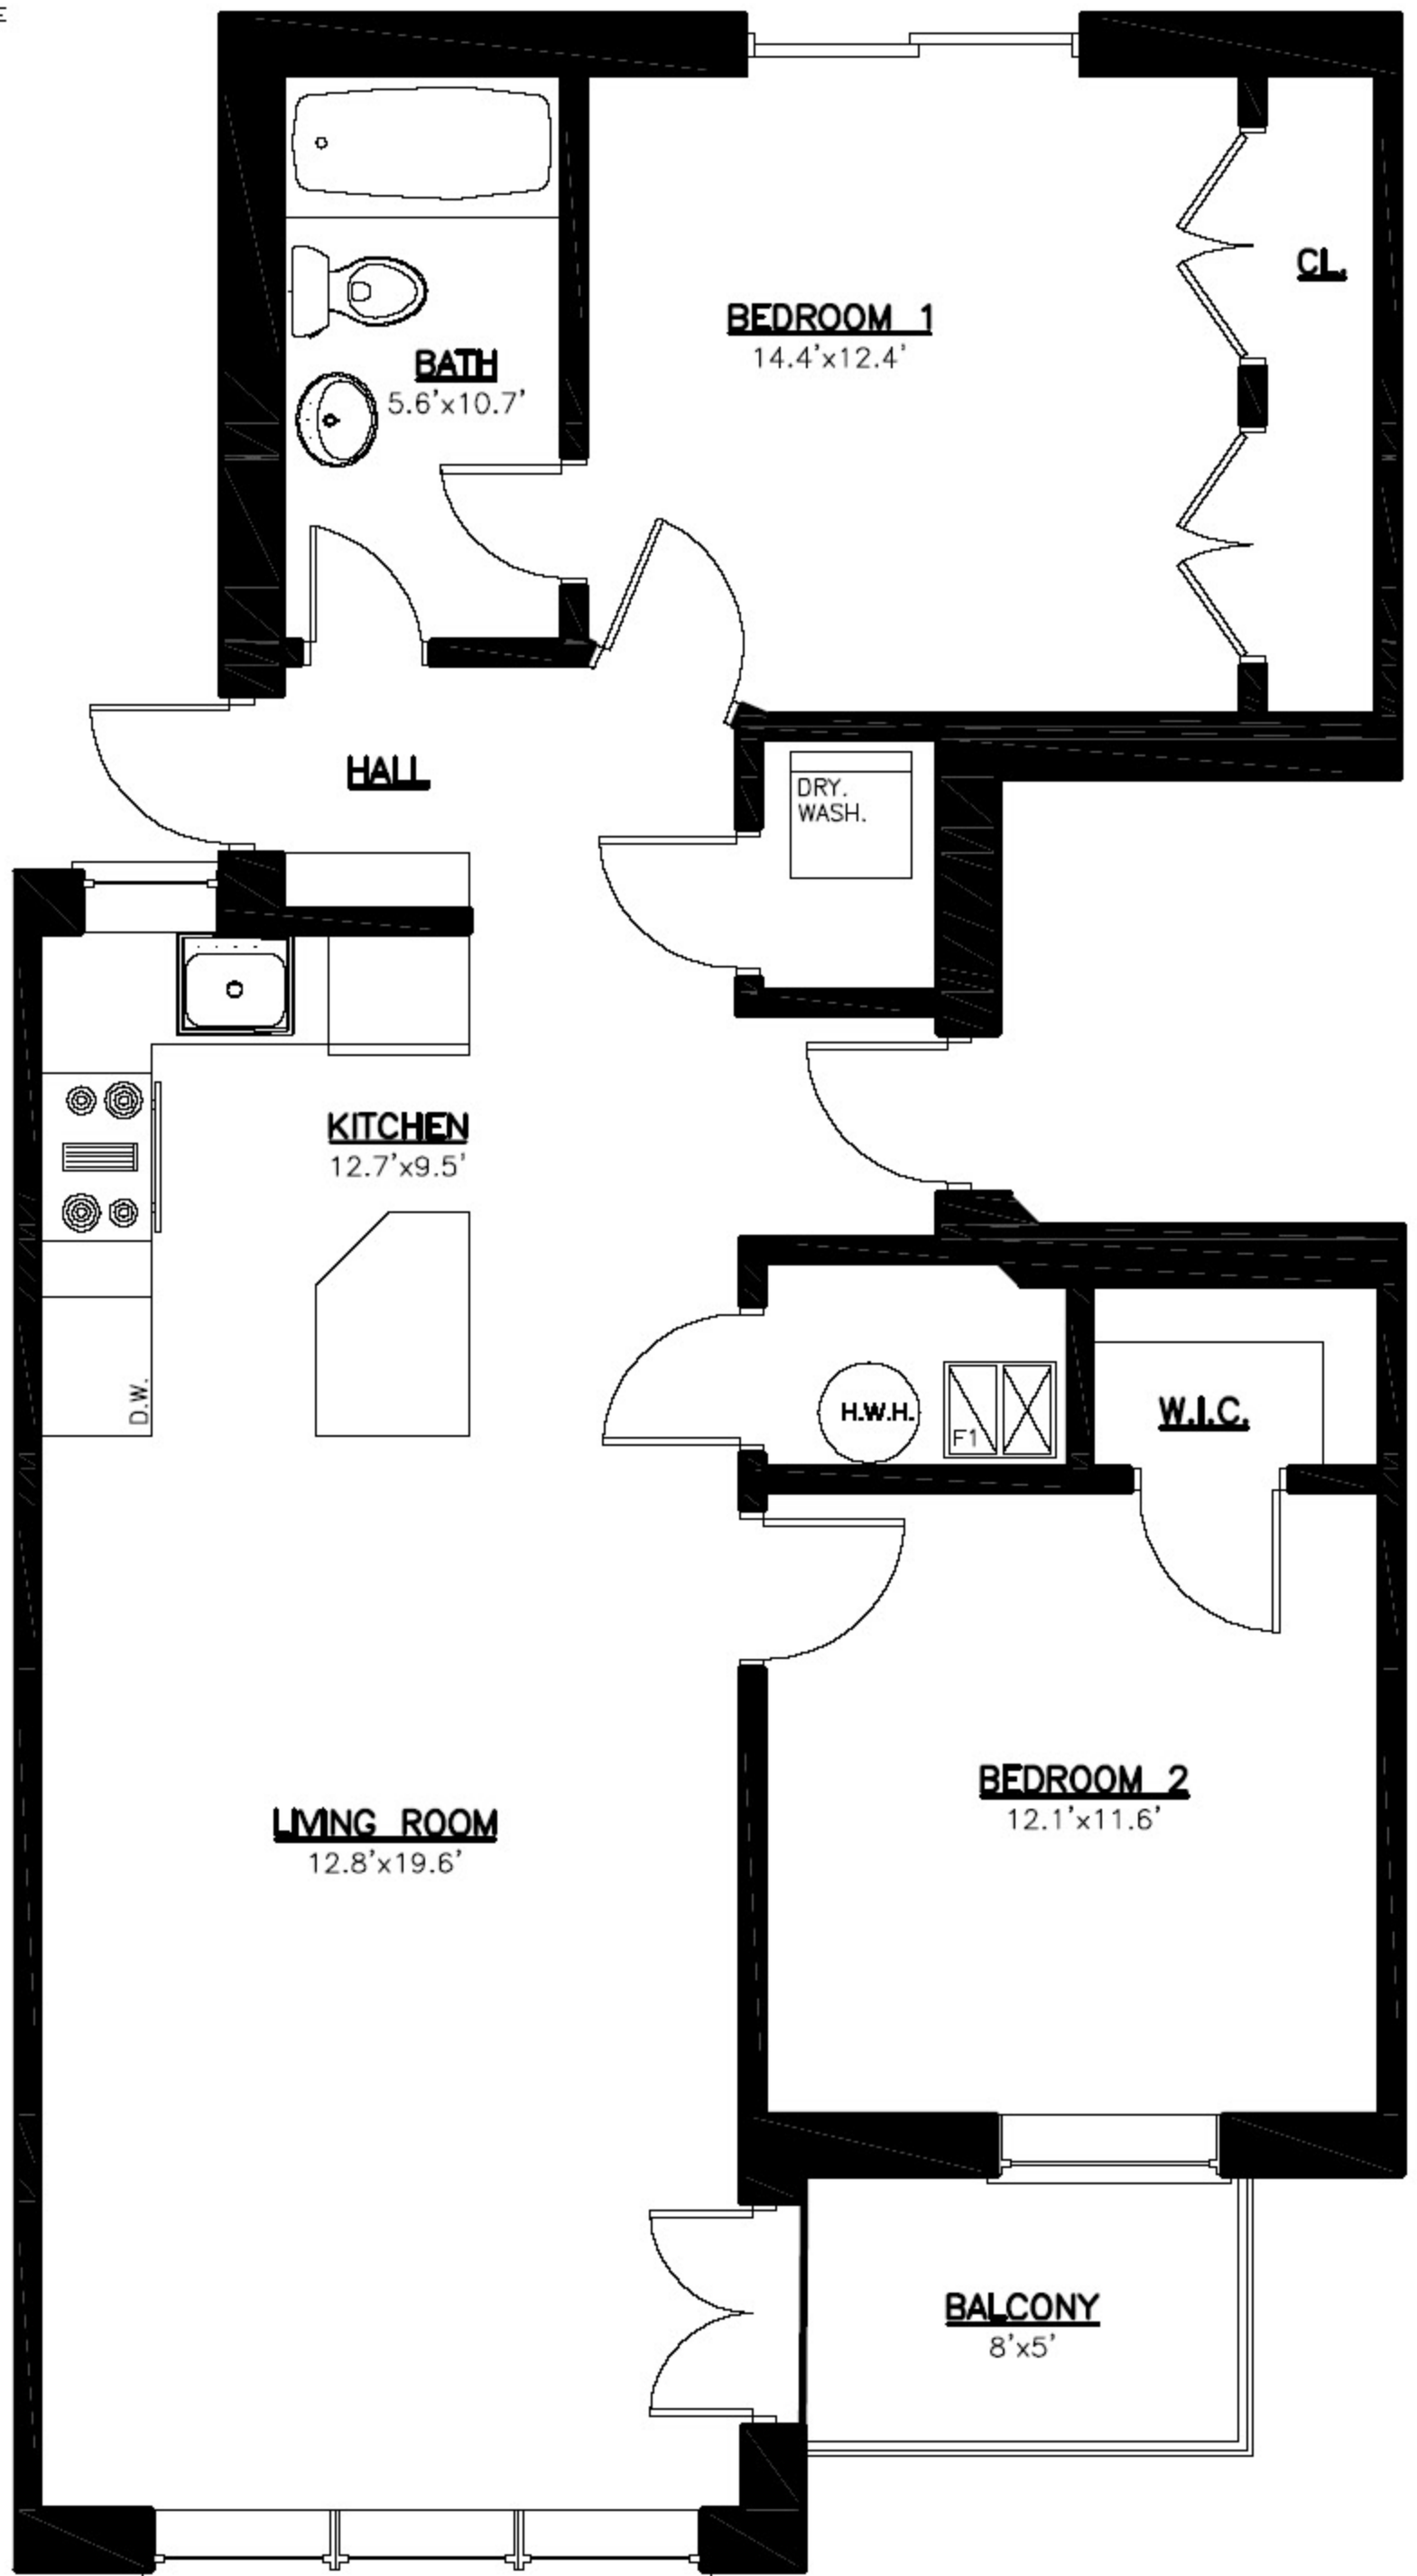

ROOM DIMENSIONS ARE INTERIOR MEASUREMENTS AND ARE APPROXIMATE. PLANS ARE NOT TO SCALE AND ARE NOT TO BE USED FOR CONSTRUCTION. ABOVE DRAWING DOES NOT INDICATE LOCATION OR SIZE OF SOFFITS FOR HEATING/COOLING DUCTS, PLUMBING LINES AND ELECTRICAL RUNS. ALL SPECIFICATIONS ARE SUBJECT TO CHANGE AND REVISION AT ANY TIME.

APARTMENT 5026#1.2.3
1ST, 2ND, 3RD FLOOR
2-BEDROOM, 1-BATHROOM,

5026-28 N. HERMITAGE
CHICAGO, IL 60640