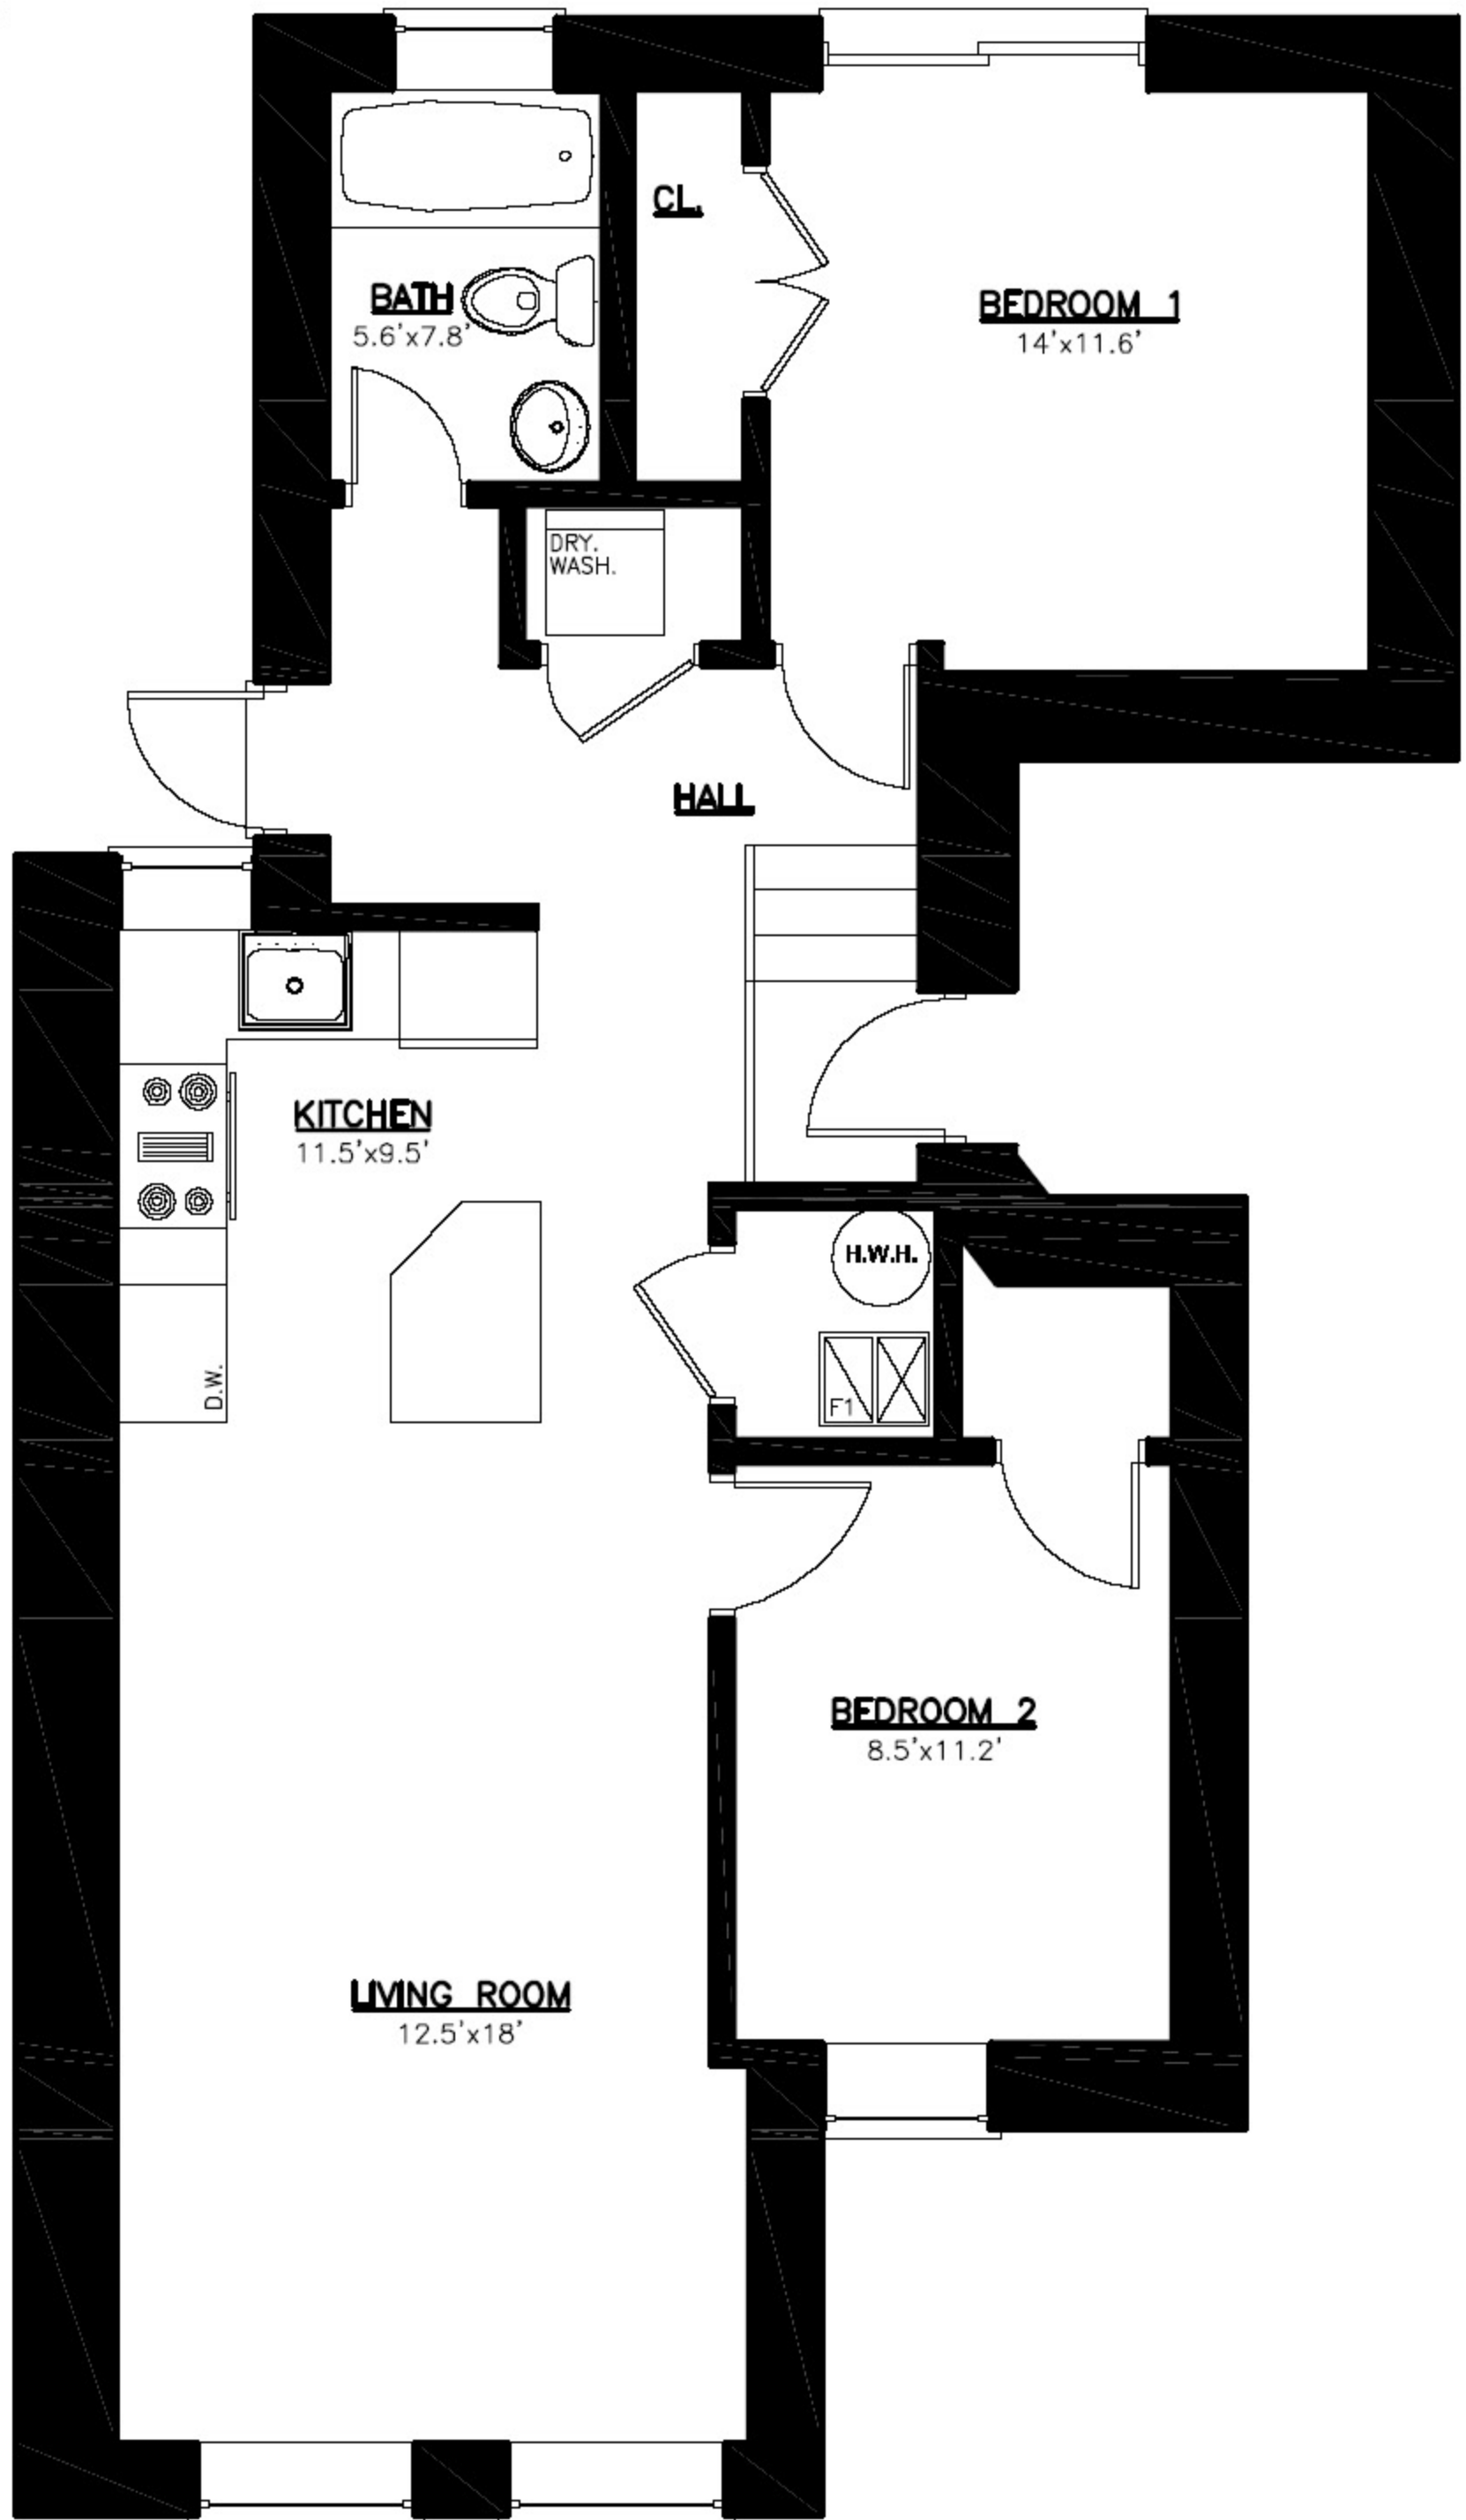

ROOM DIMENSIONS ARE INTERIOR MEASUREMENTS AND ARE APPROXIMATE. PLANS ARE NOT TO SCALE AND ARE NOT TO BE USED FOR CONSTRUCTION. ABOVE DRAWING DOES NOT INDICATE LOCATION OR SIZE OF SOFFITS FOR HEATING/COOLING DUCTS, PLUMBING LINES AND ELECTRICAL RUNS. ALL SPECIFICATIONS ARE SUBJECT TO CHANGE AND REVISION AT ANY TIME.

**APARTMENT 5026#G**

GARDEN

2-BEDROOM, 1-BATHROOM,

**5026-28 N. HERMITAGE  
CHICAGO, IL 60640**