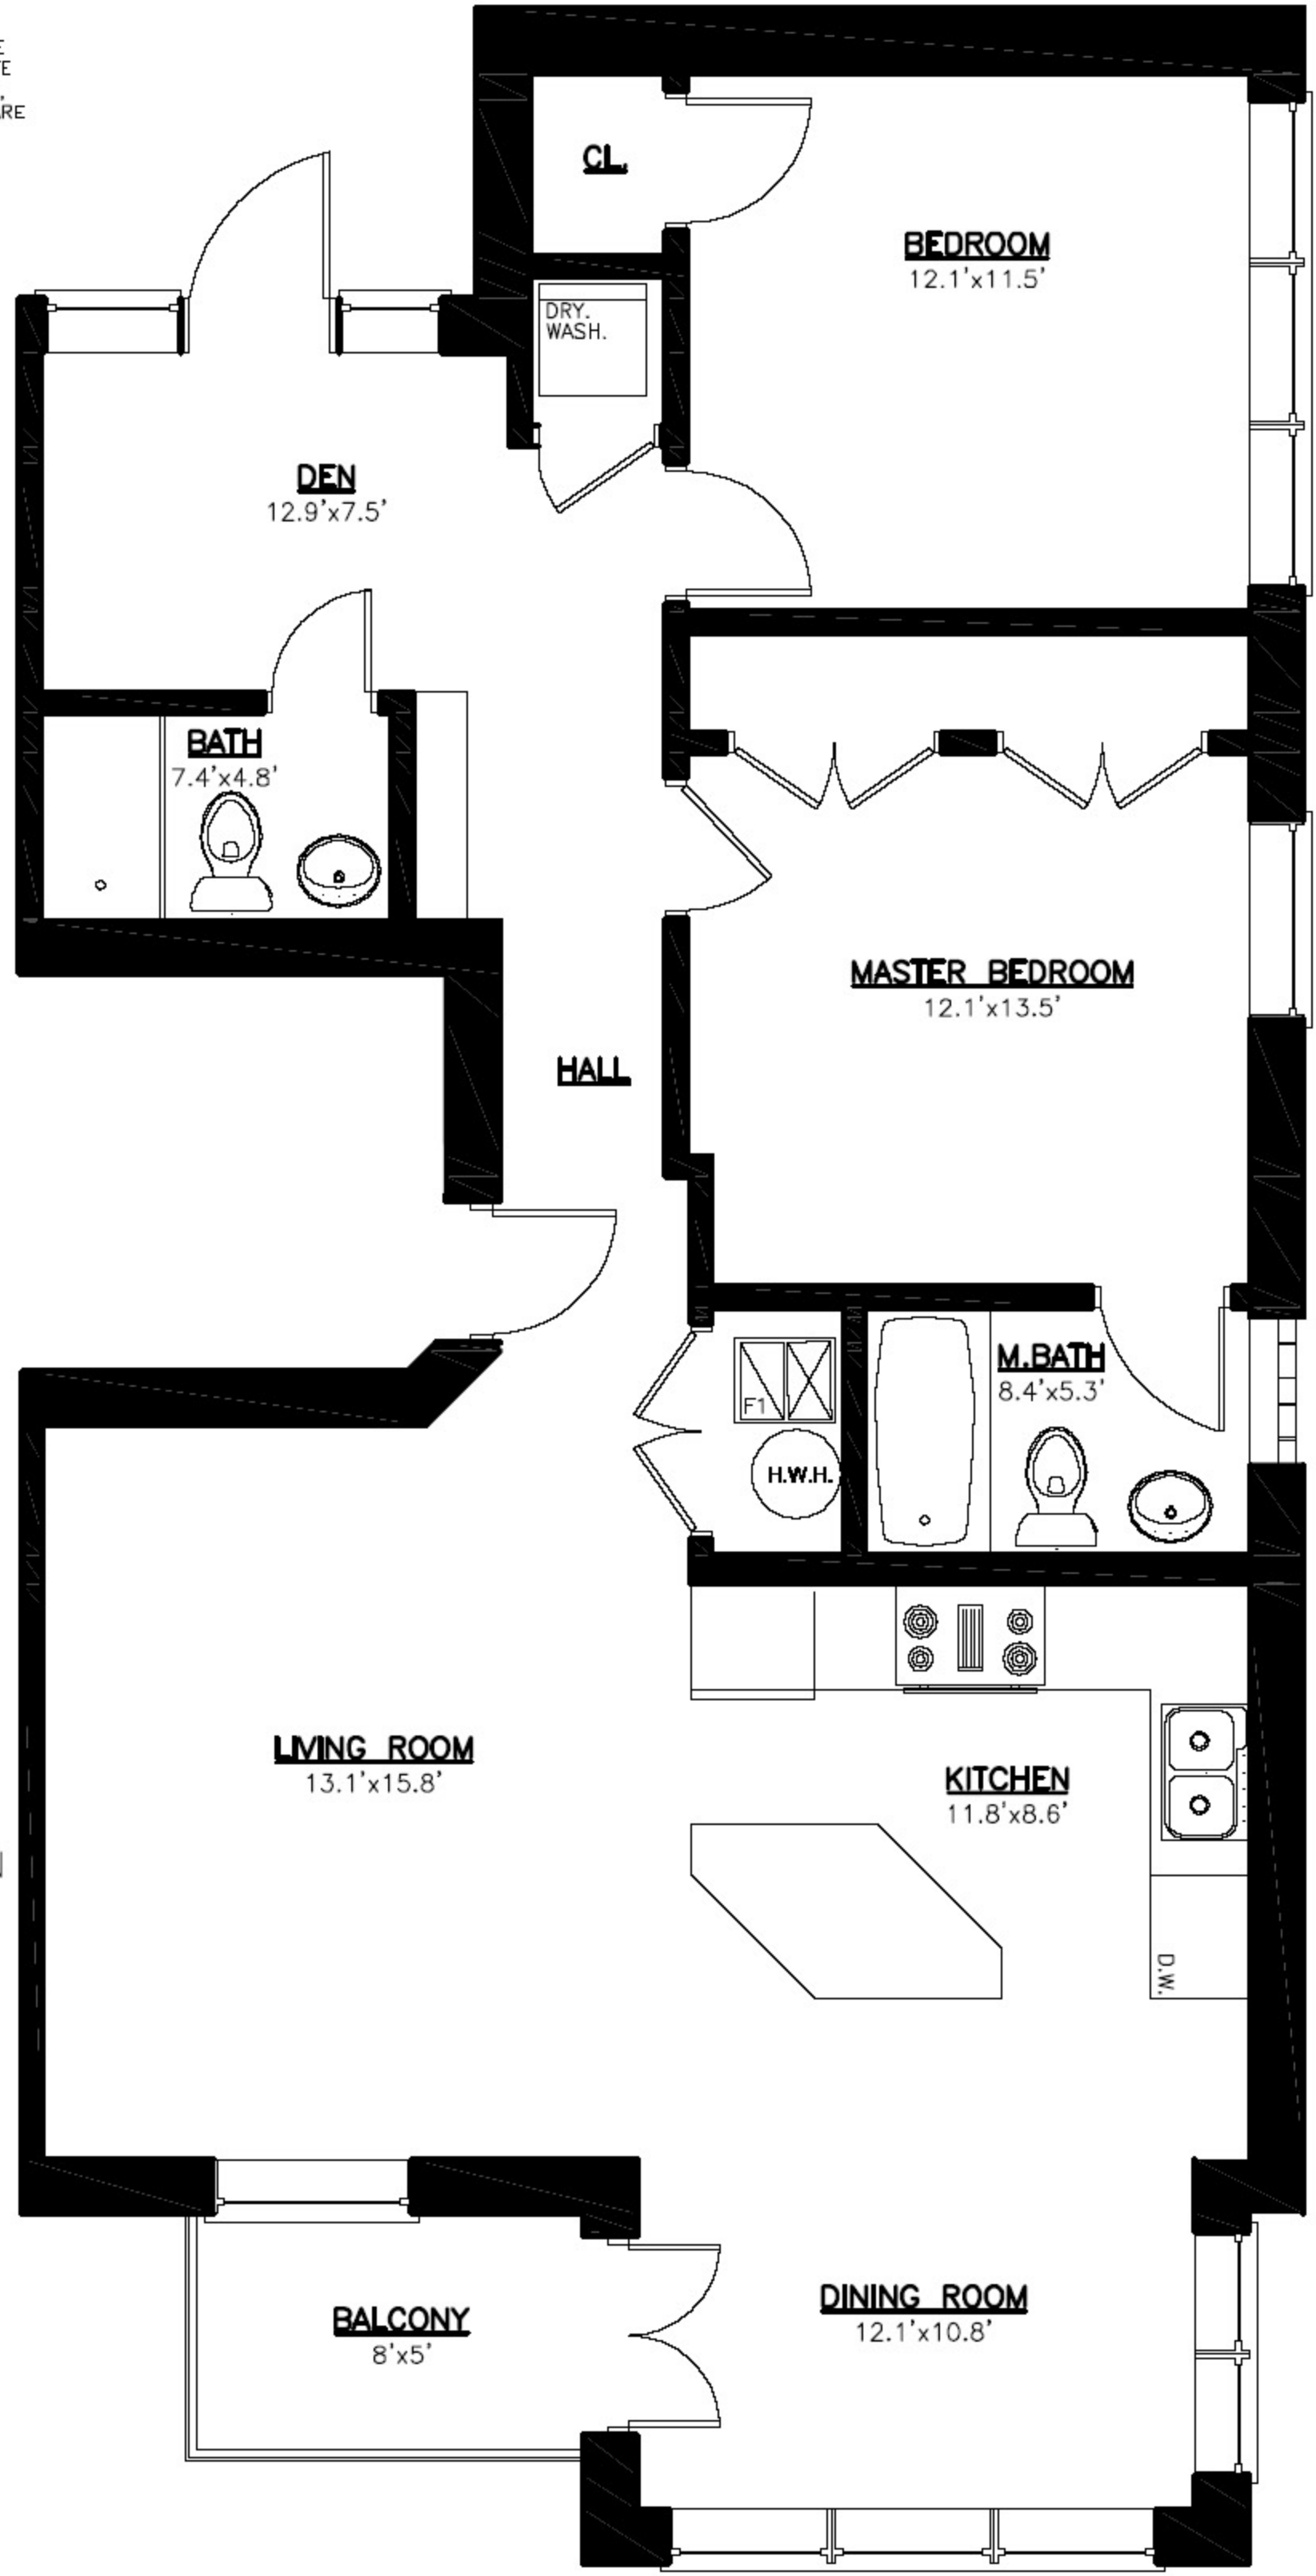

ROOM DIMENSIONS ARE INTERIOR MEASUREMENTS AND ARE APPROXIMATE. PLANS ARE NOT TO SCALE AND ARE NOT TO BE USED FOR CONSTRUCTION. ABOVE DRAWING DOES NOT INDICATE LOCATION OR SIZE OF SOFFITS FOR HEATING/COOLING DUCTS, PLUMBING LINES AND ELECTRICAL RUNS. ALL SPECIFICATIONS ARE SUBJECT TO CHANGE AND REVISION AT ANY TIME.

APARTMENT 5028#1.2.3
 1ST, 2ND, 3RD FLOOR
 2-BEDROOM, 2-BATHROOM, DEN

5026-28 N. HERMITAGE
CHICAGO, IL 60640