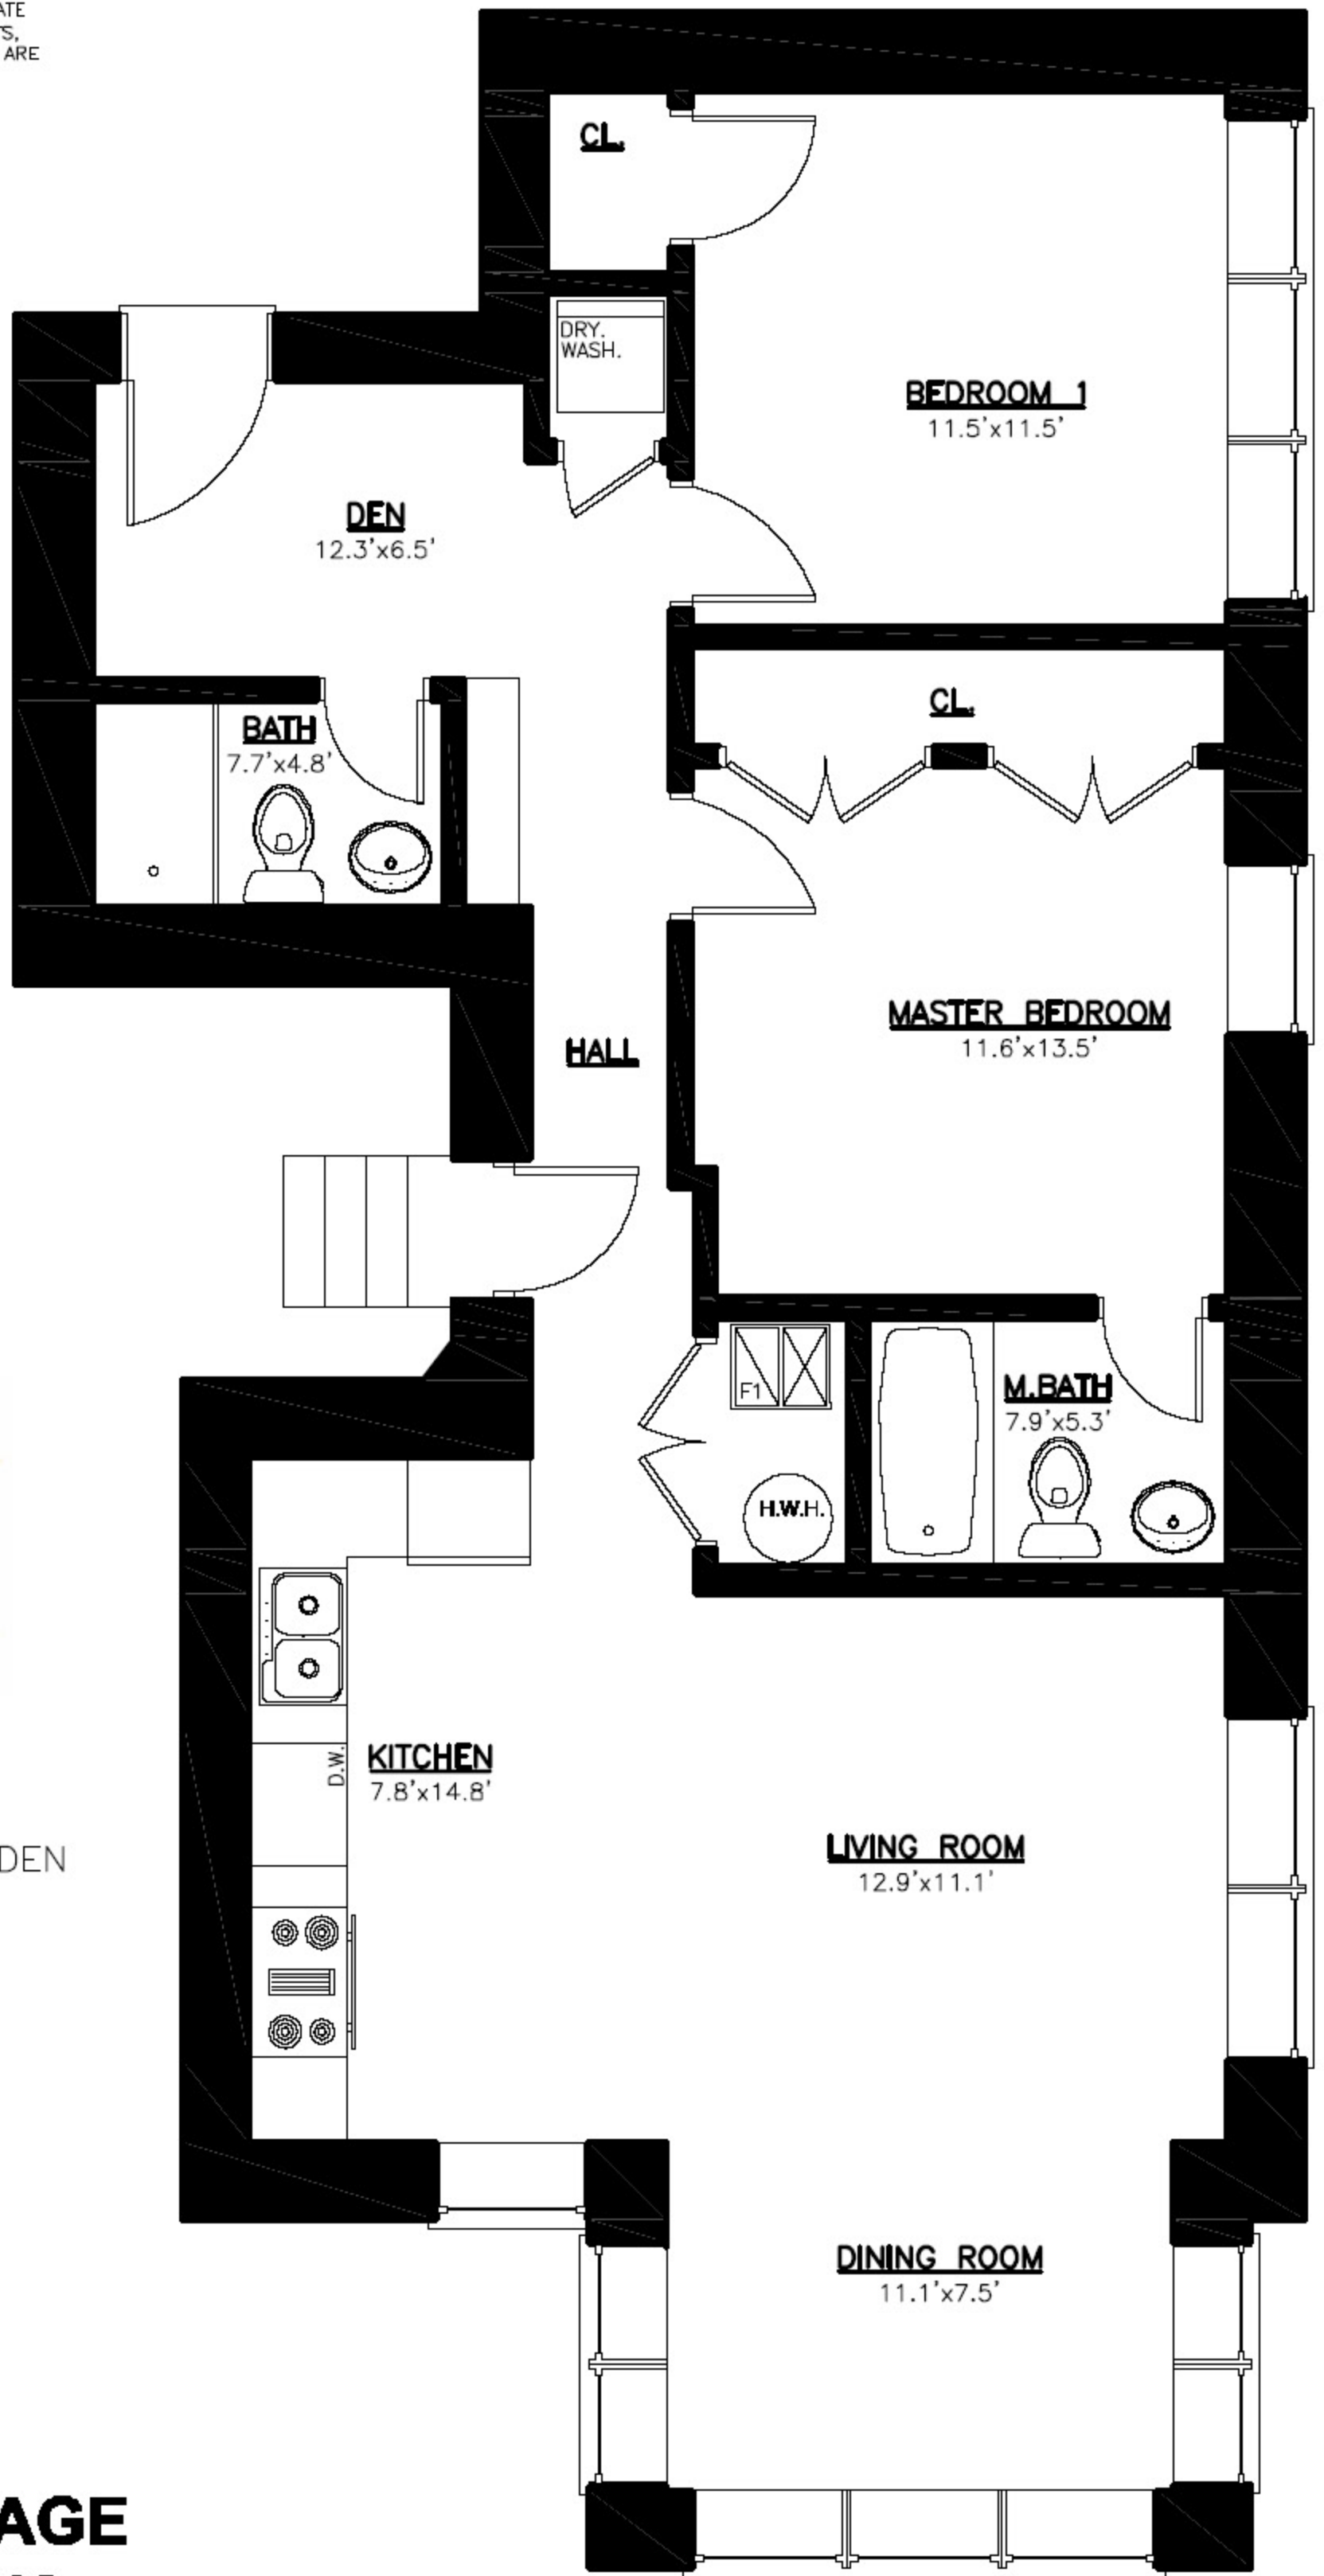

ROOM DIMENSIONS ARE INTERIOR MEASUREMENTS AND ARE APPROXIMATE. PLANS ARE NOT TO SCALE AND ARE NOT TO BE USED FOR CONSTRUCTION. ABOVE DRAWING DOES NOT INDICATE LOCATION OR SIZE OF SOFFITS FOR HEATING/COOLING DUCTS, PLUMBING LINES AND ELECTRICAL RUNS. ALL SPECIFICATIONS ARE SUBJECT TO CHANGE AND REVISION AT ANY TIME.

APARTMENT 5028#G

GARDEN

2-BEDROOM, 2-BATHROOM, DEN

**5026-28 N. HERMITAGE
CHICAGO, IL 60640**