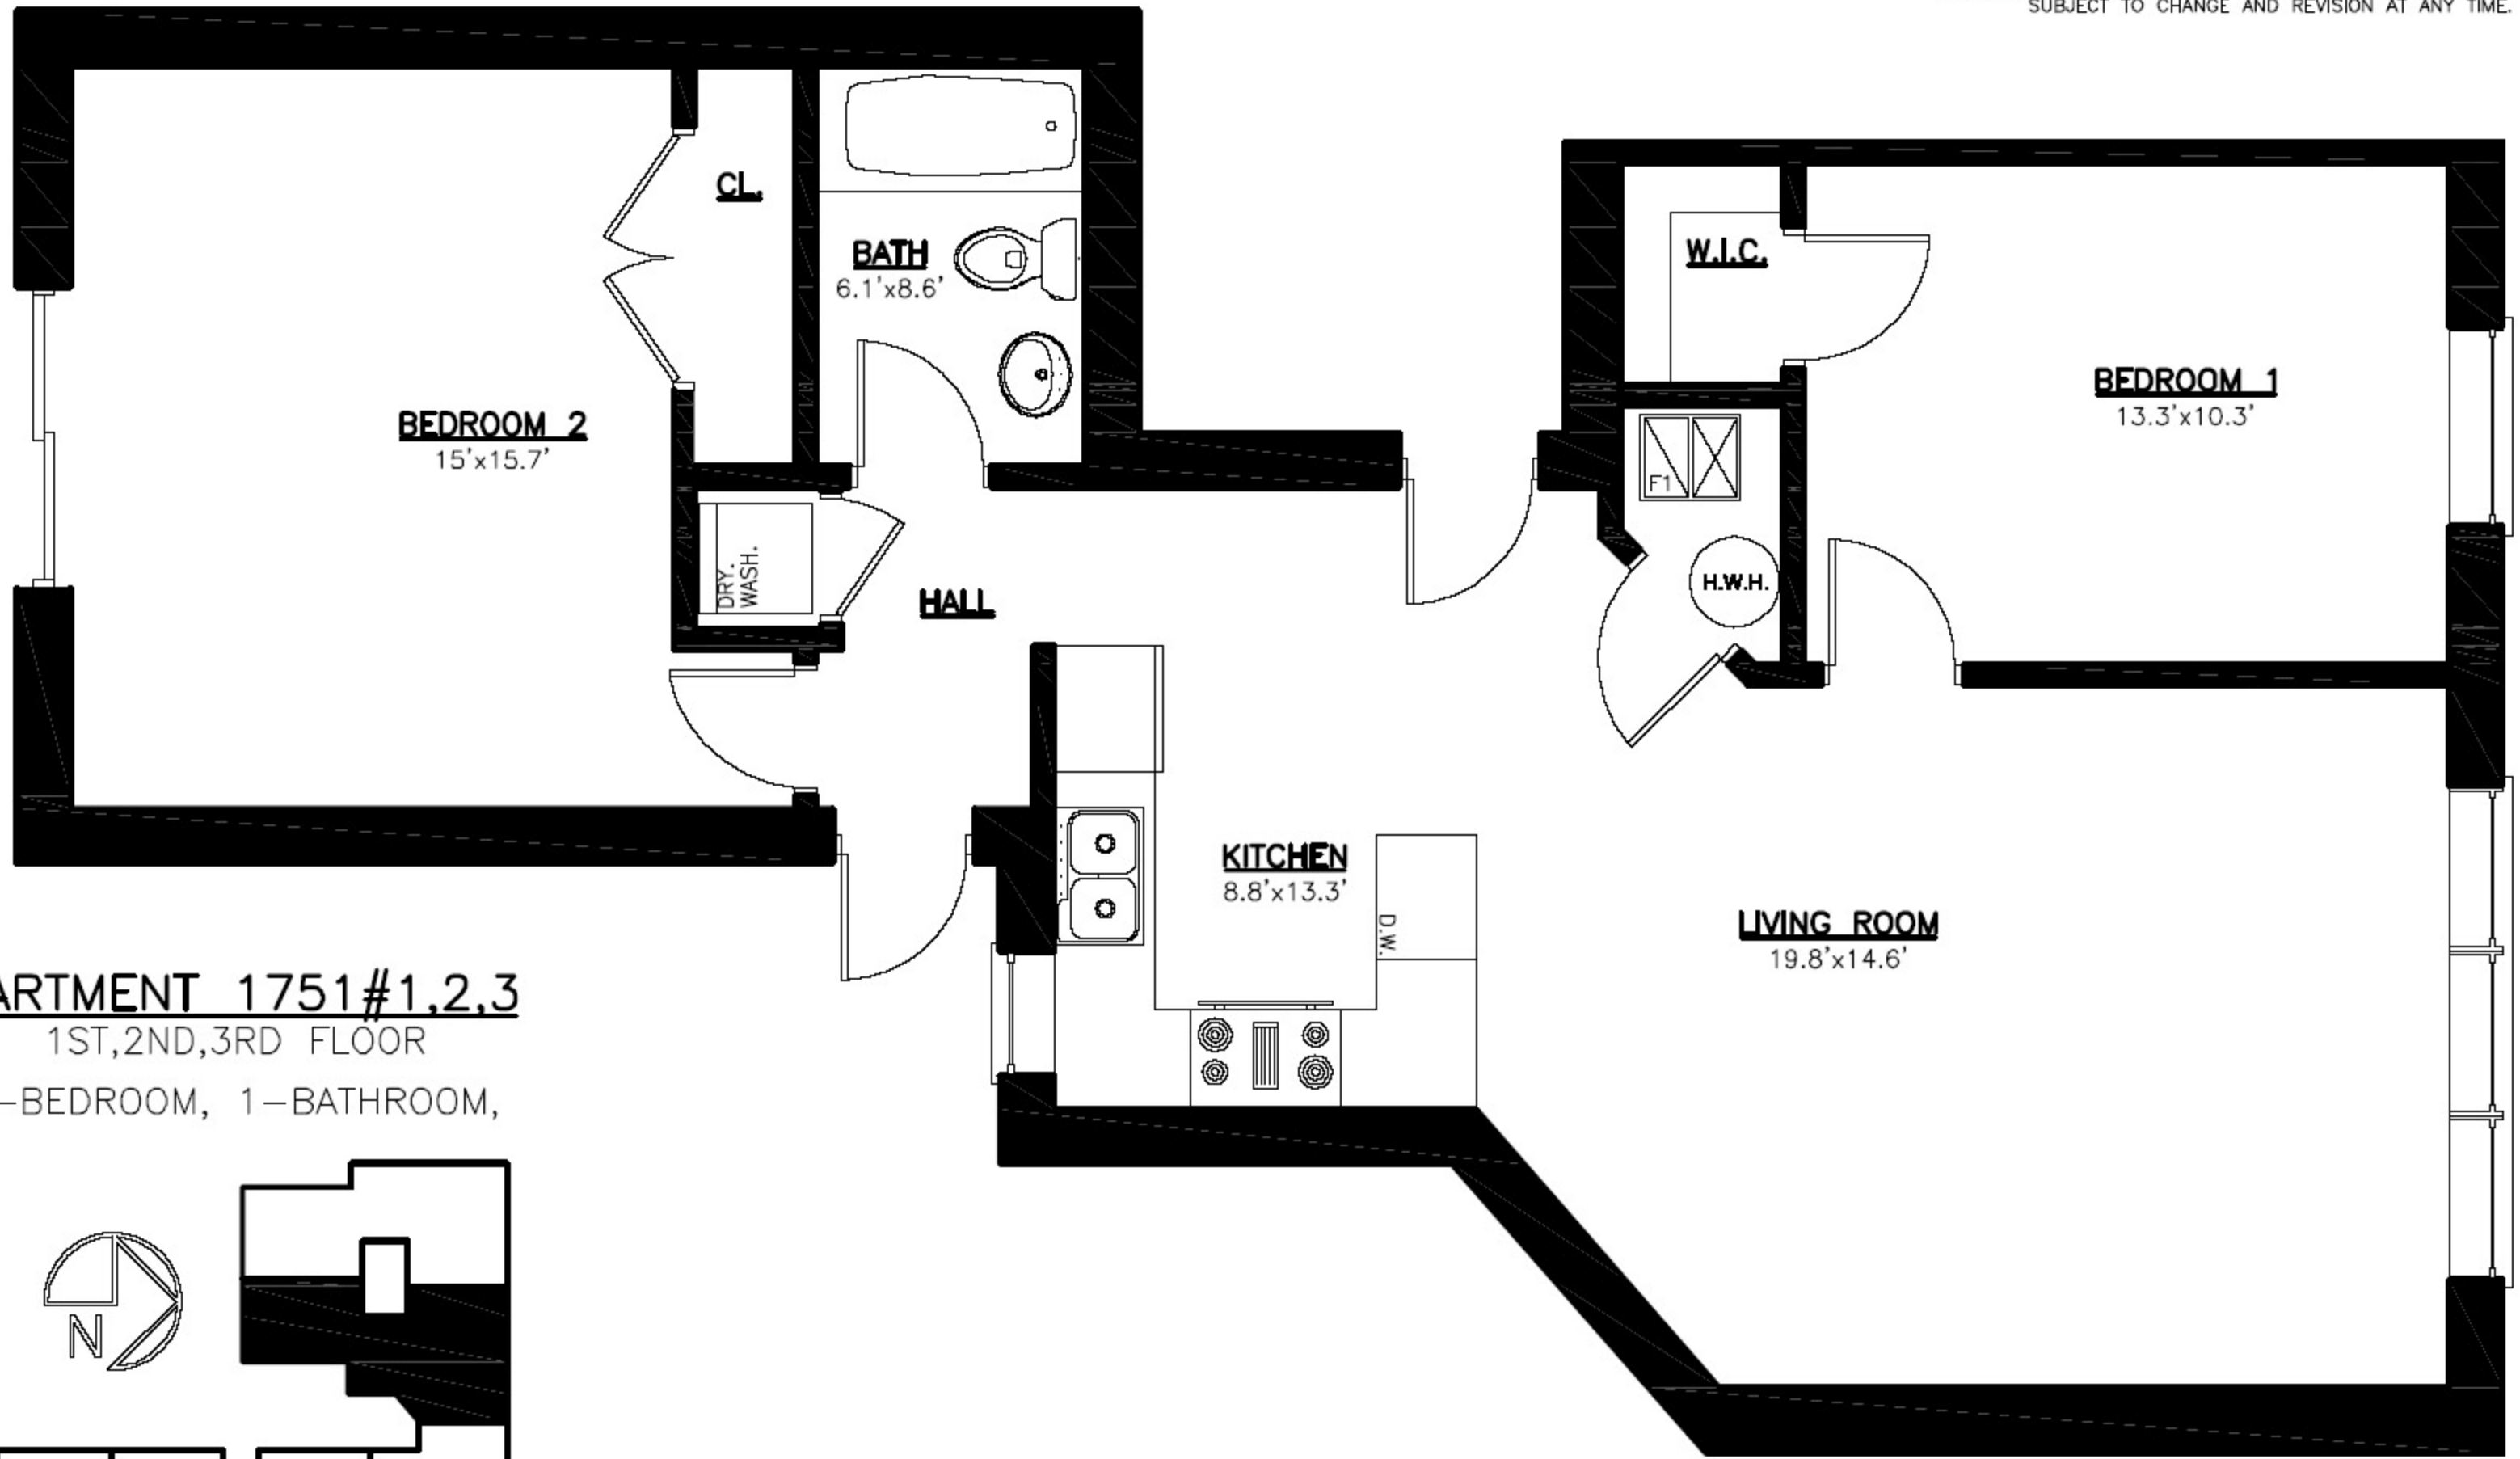

ROOM DIMENSIONS ARE INTERIOR MEASUREMENTS AND ARE APPROXIMATE. PLANS ARE NOT TO SCALE AND ARE NOT TO BE USED FOR CONSTRUCTION. ABOVE DRAWING DOES NOT INDICATE LOCATION OR SIZE OF SOFFITS FOR HEATING/COOLING DUCTS, PLUMBING LINES AND ELECTRICAL RUNS. ALL SPECIFICATIONS ARE SUBJECT TO CHANGE AND REVISION AT ANY TIME.

**APARTMENT 1751#1,2,3**

1ST,2ND,3RD FLOOR

2-BEDROOM, 1-BATHROOM,

**1751-53 W. WINNEMAC  
CHICAGO, IL 60640**

*Oasis  
of Ravenswood*