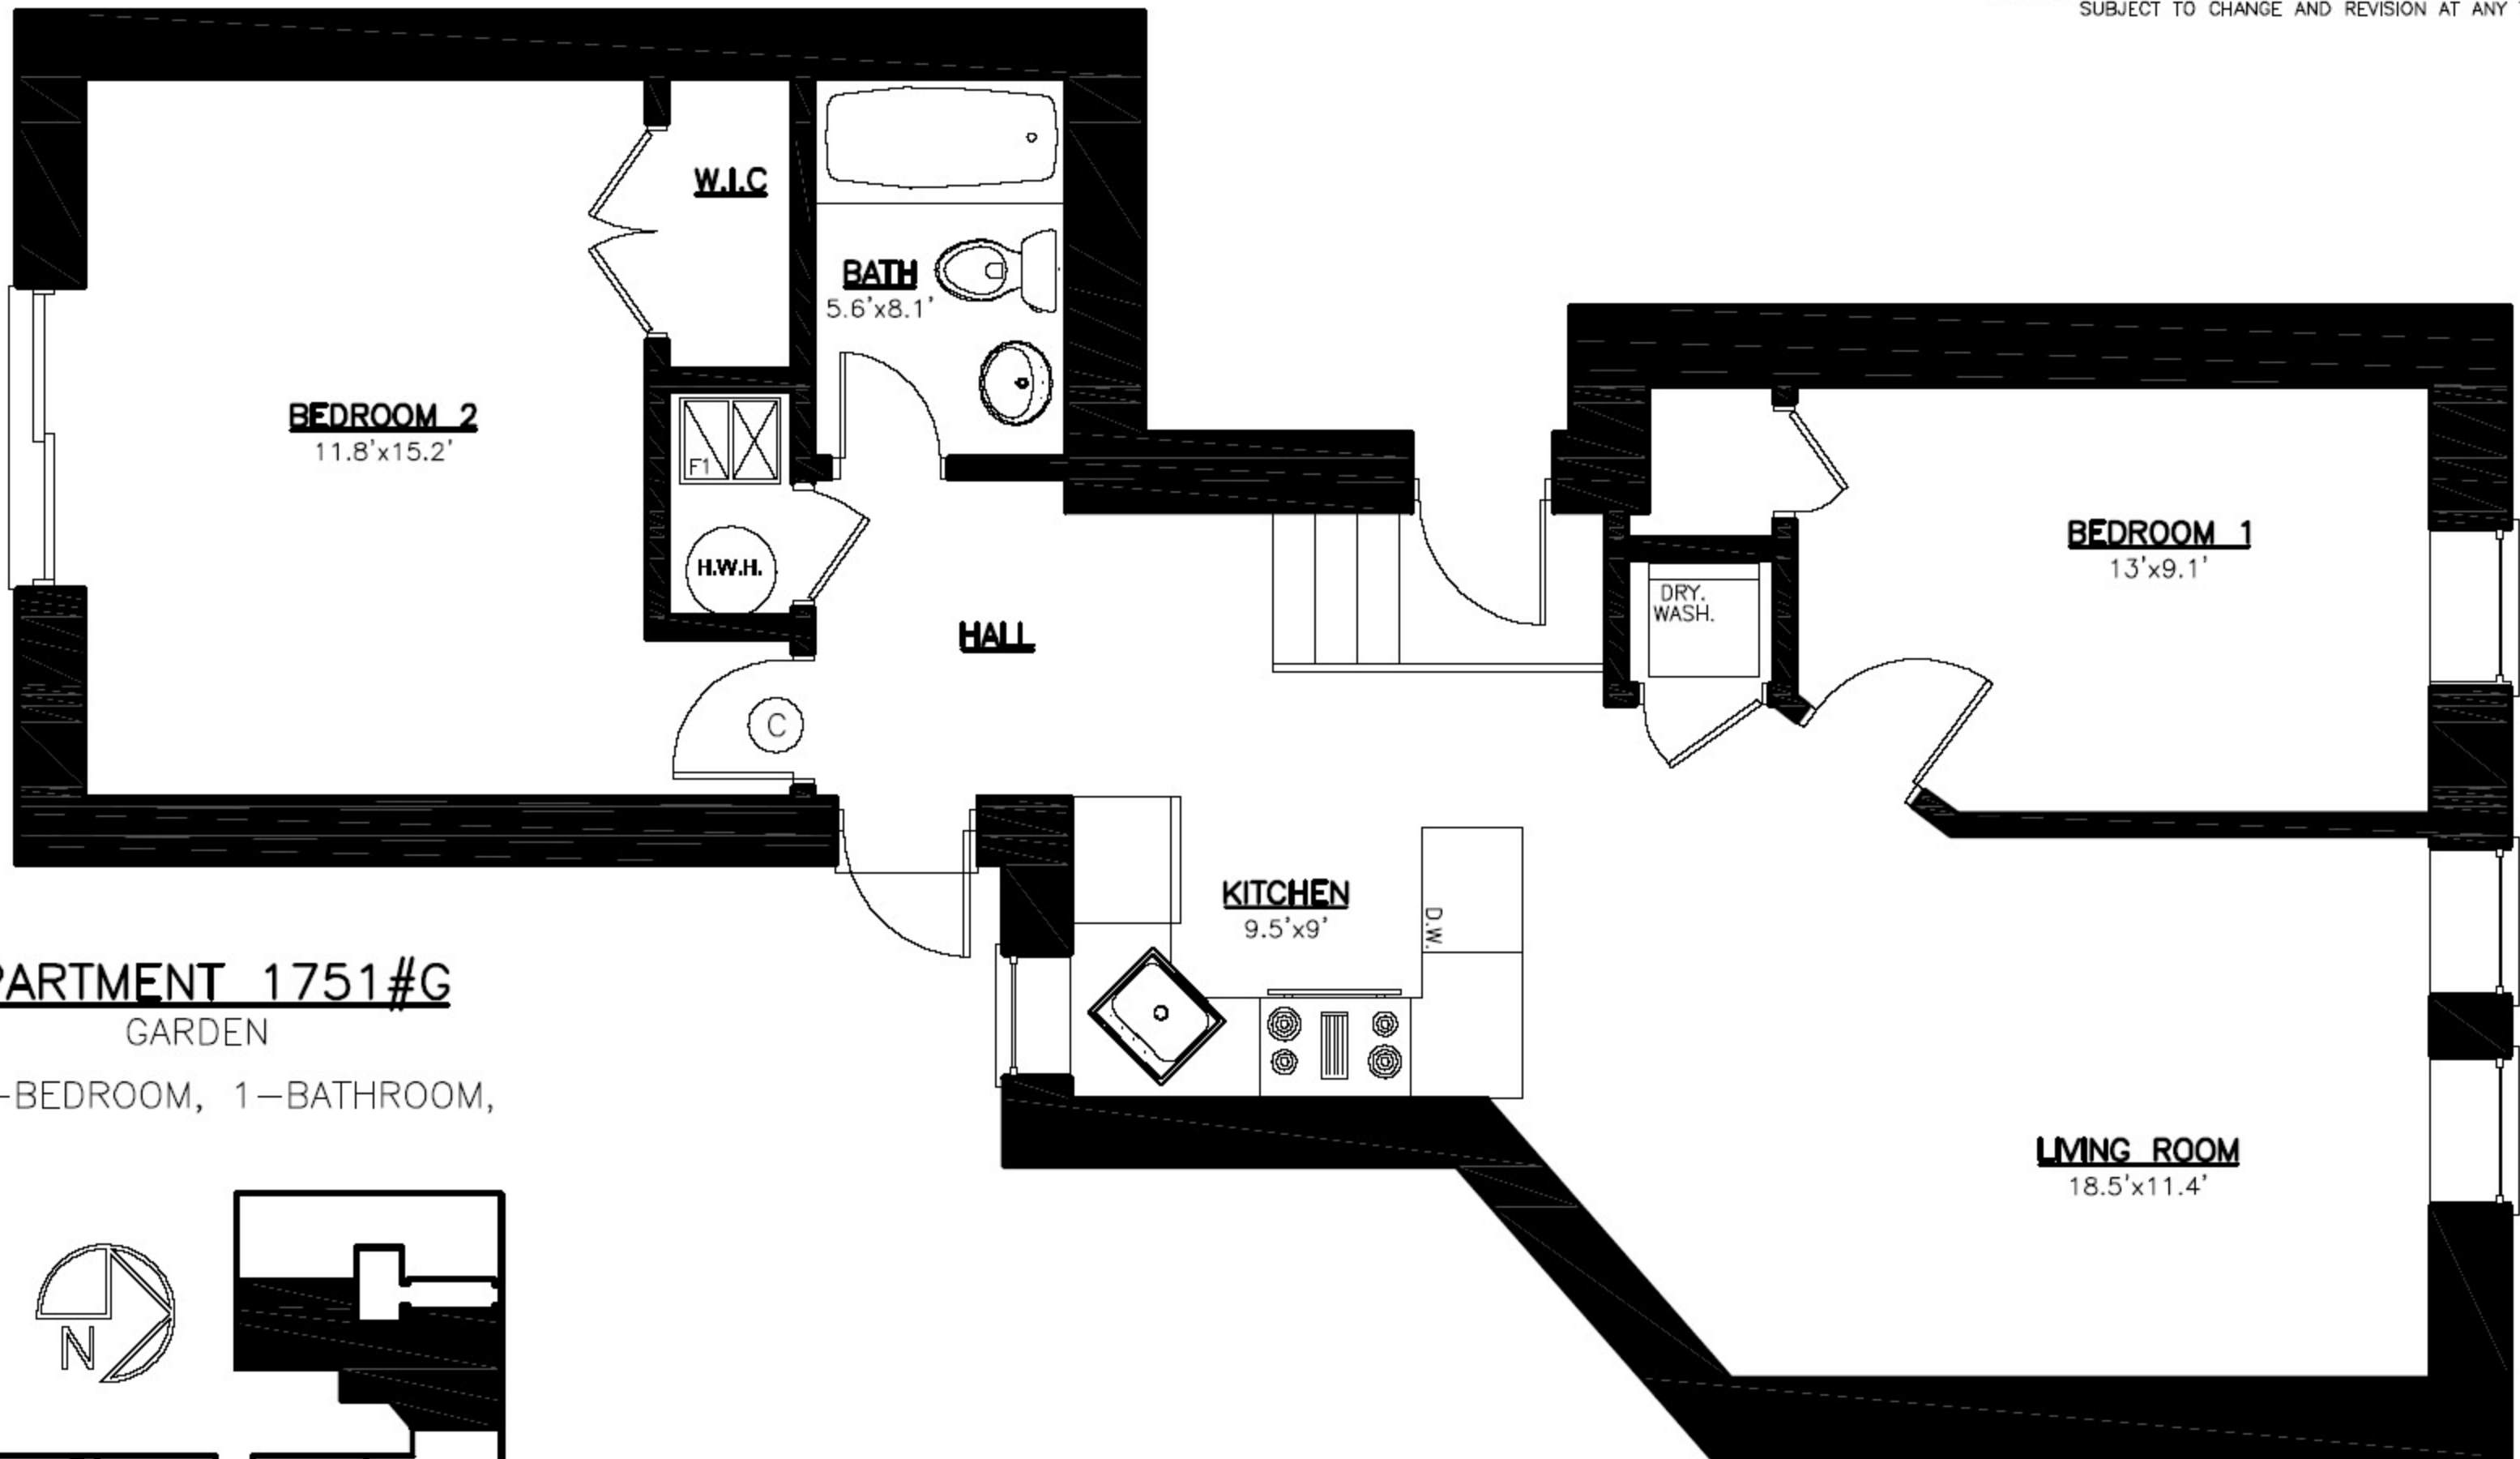

ROOM DIMENSIONS ARE INTERIOR MEASUREMENTS AND ARE APPROXIMATE. PLANS ARE NOT TO SCALE AND ARE NOT TO BE USED FOR CONSTRUCTION. ABOVE DRAWING DOES NOT INDICATE LOCATION OR SIZE OF SOFFITS FOR HEATING/COOLING DUCTS, PLUMBING LINES AND ELECTRICAL RUNS. ALL SPECIFICATIONS ARE SUBJECT TO CHANGE AND REVISION AT ANY TIME.

APARTMENT 1751#G

GARDEN

2-BEDROOM, 1-BATHROOM,

**1751-53 W. WINNEMAC
CHICAGO, IL 60640**

*Oasis
of Ravenswood*