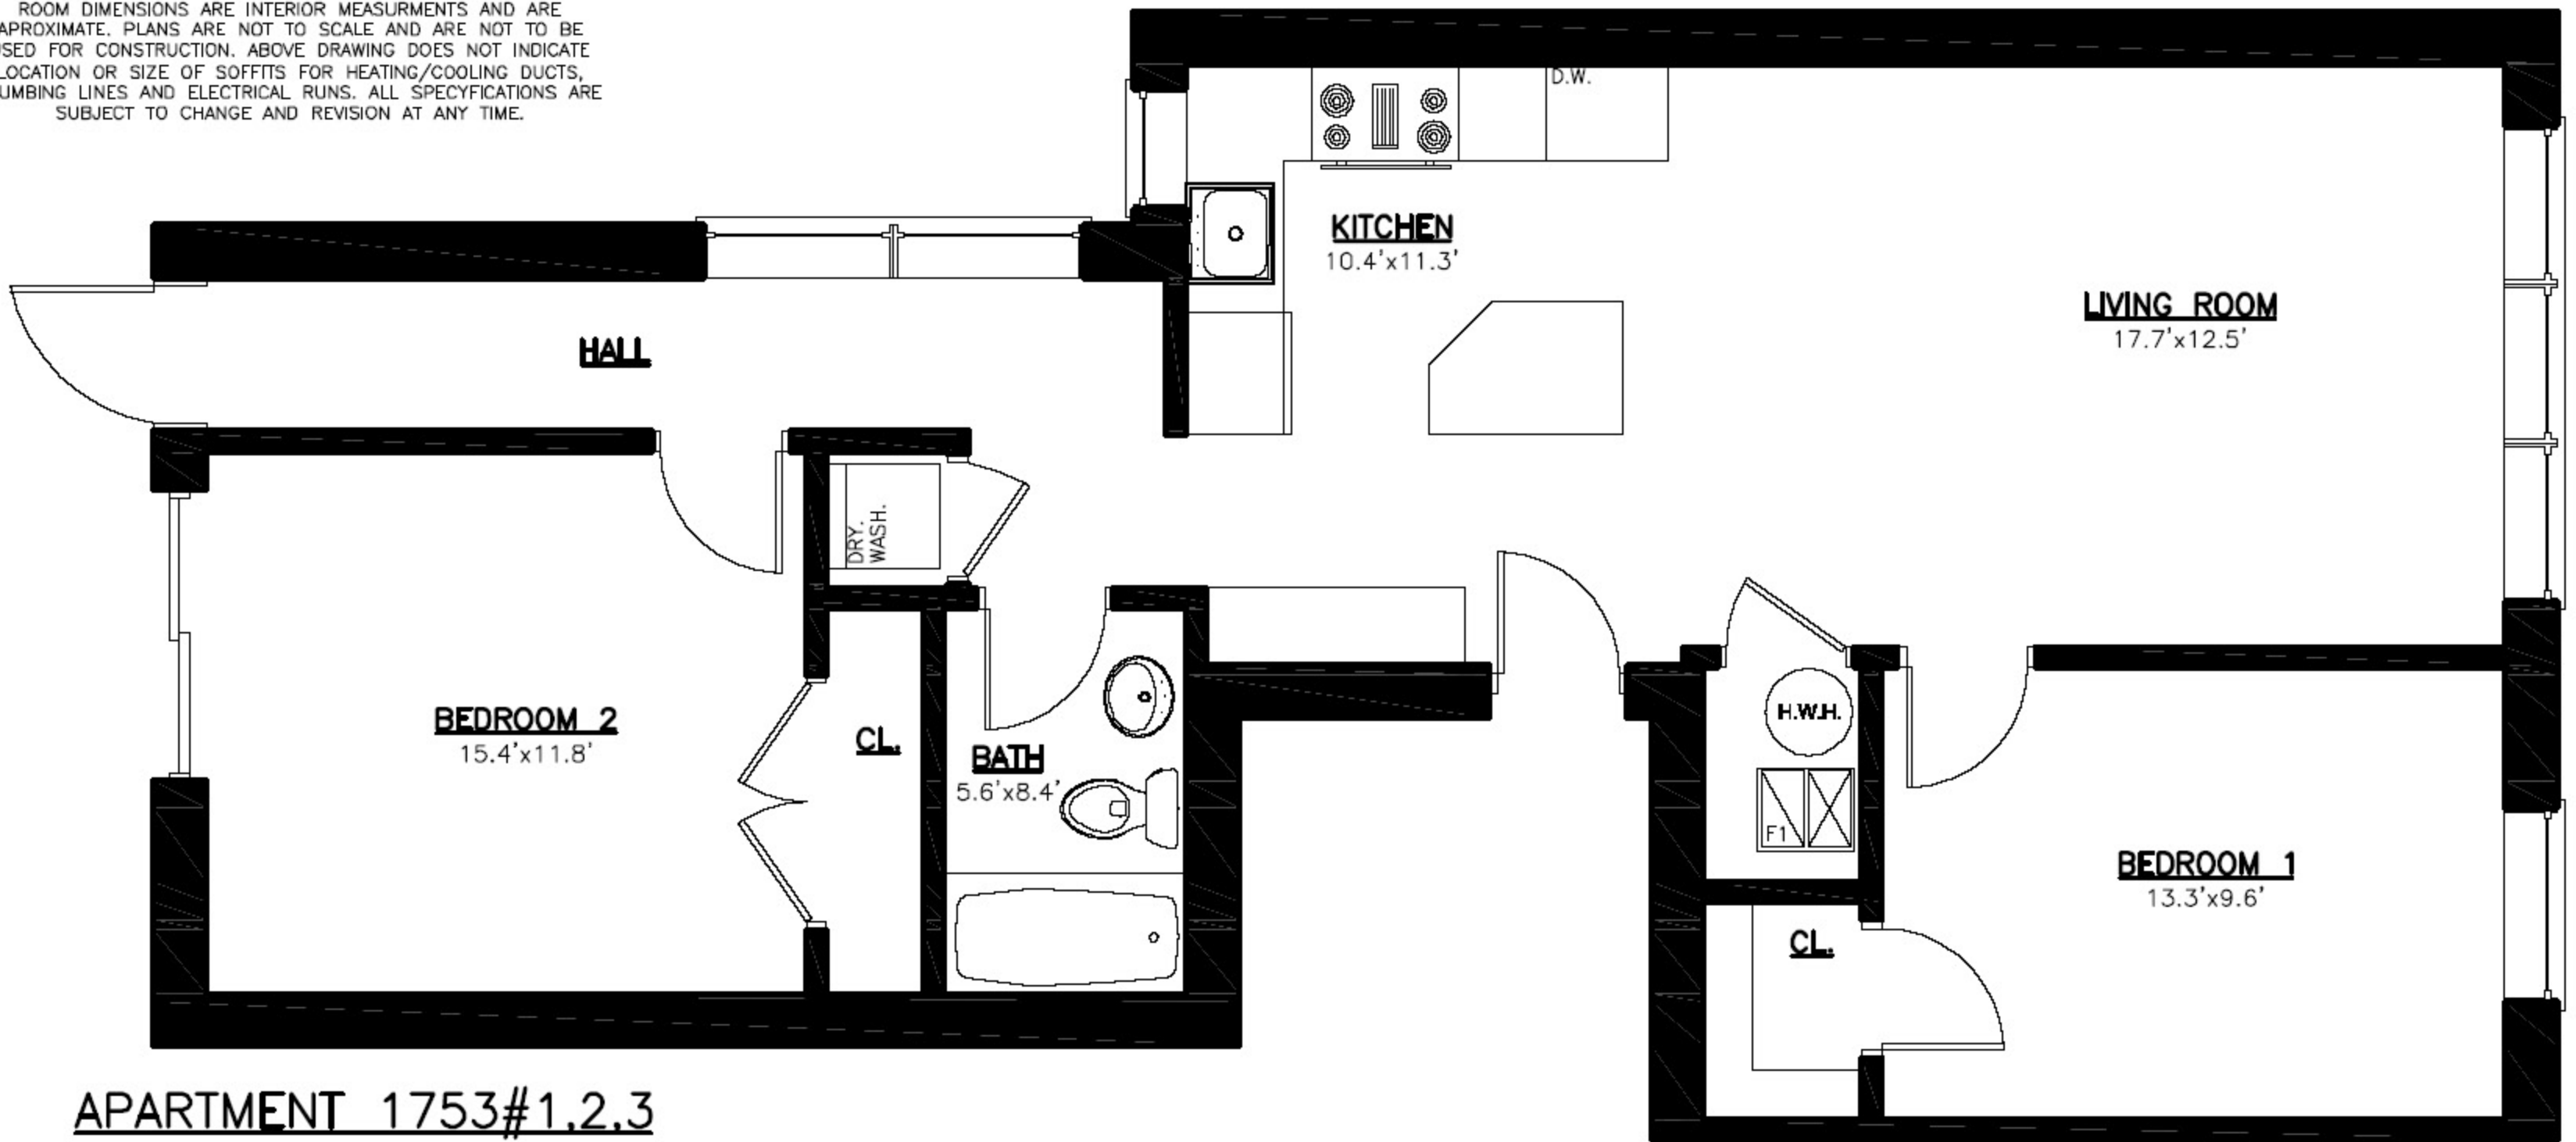

ROOM DIMENSIONS ARE INTERIOR MEASUREMENTS AND ARE APPROXIMATE. PLANS ARE NOT TO SCALE AND ARE NOT TO BE USED FOR CONSTRUCTION. ABOVE DRAWING DOES NOT INDICATE LOCATION OR SIZE OF SOFFITS FOR HEATING/COOLING DUCTS, PLUMBING LINES AND ELECTRICAL RUNS. ALL SPECIFICATIONS ARE SUBJECT TO CHANGE AND REVISION AT ANY TIME.

APARTMENT 1753#1.2.3
1ST, 2ND, 3RD FLOOR
2-BEDROOM, 1-BATHROOM,

1751-53 W. WINNEMAC
CHICAGO, IL 60640