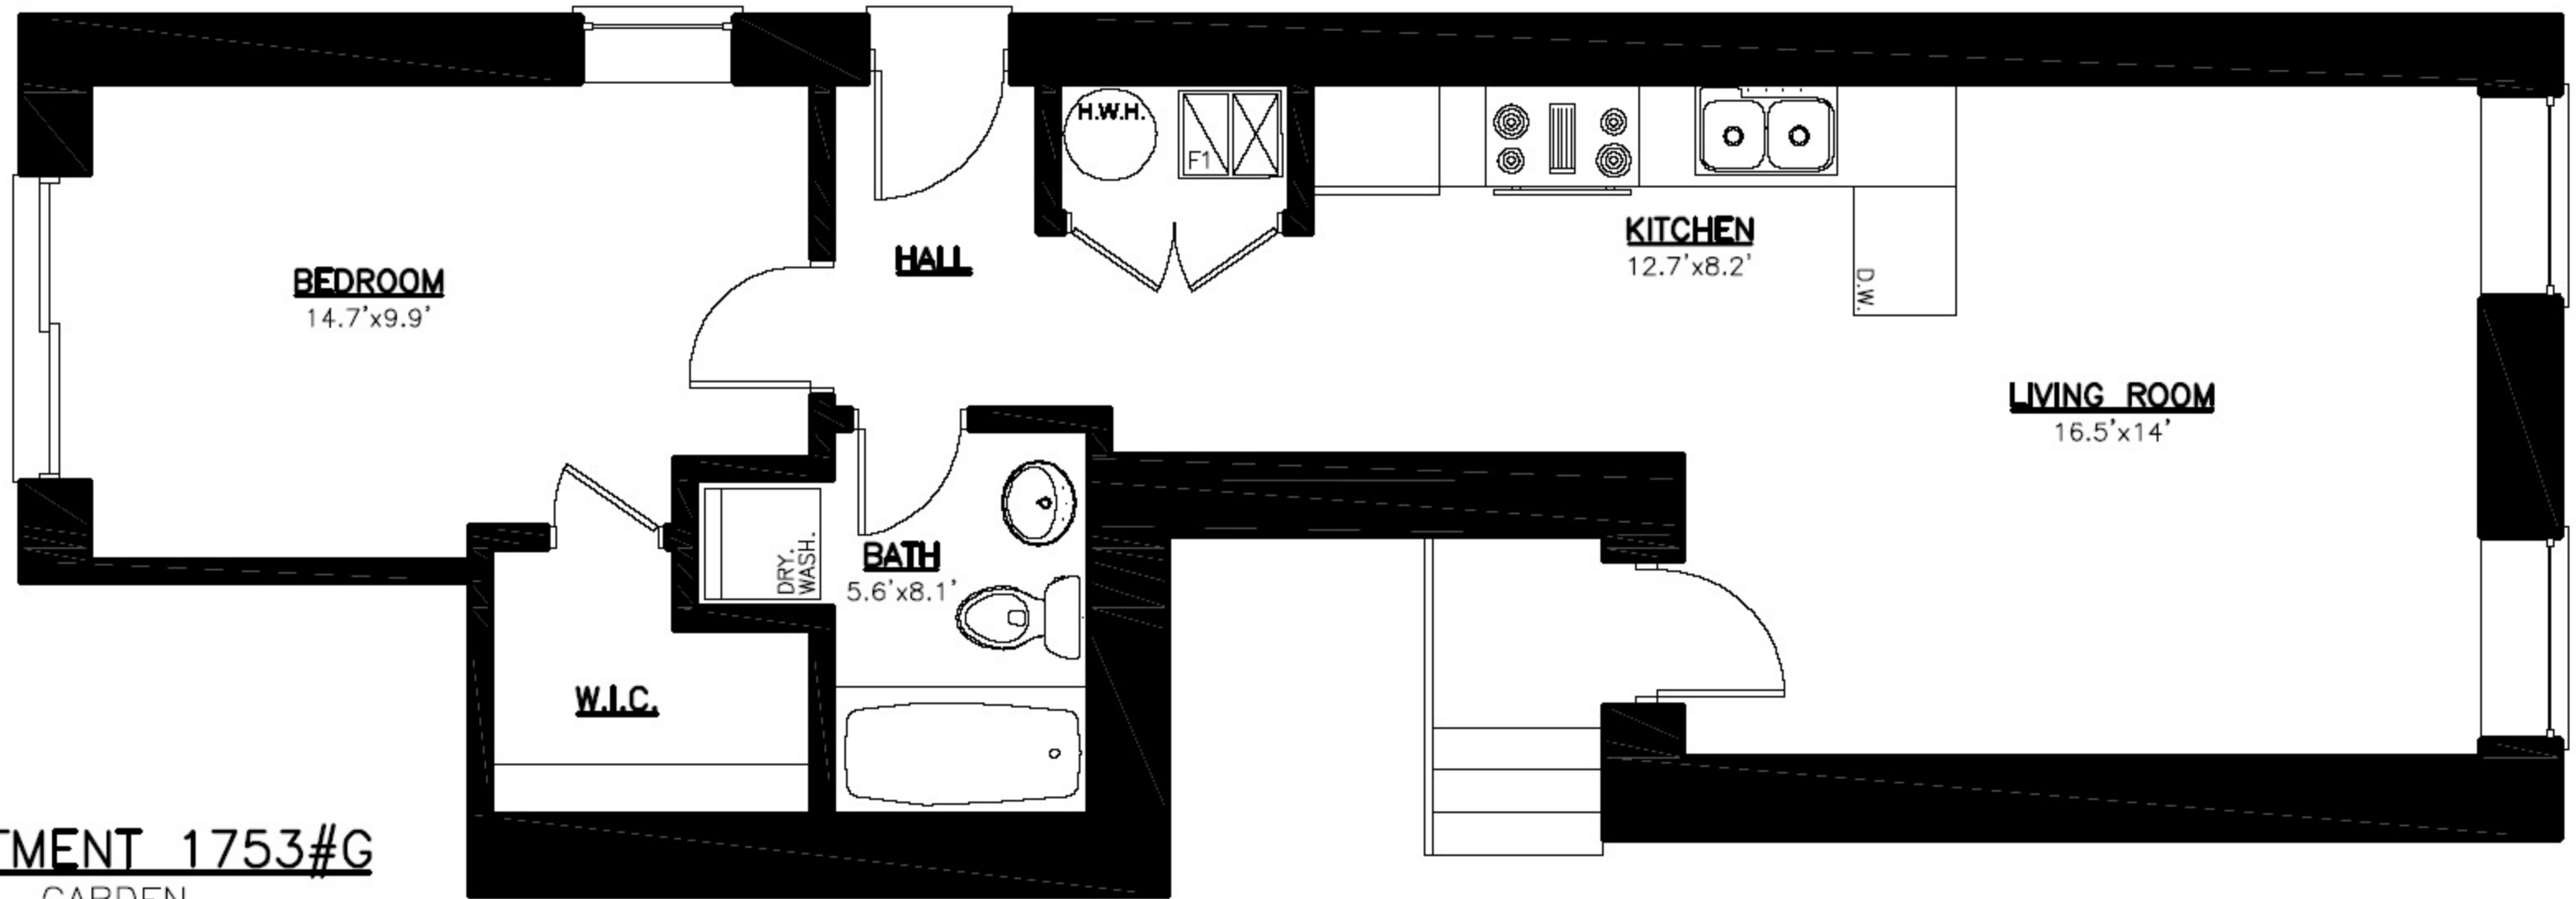

ROOM DIMENSIONS ARE INTERIOR MEASUREMENTS AND ARE APPROXIMATE. PLANS ARE NOT TO SCALE AND ARE NOT TO BE USED FOR CONSTRUCTION. ABOVE DRAWING DOES NOT INDICATE LOCATION OR SIZE OF SOFFITS FOR HEATING/COOLING DUCTS, PLUMBING LINES AND ELECTRICAL RUNS. ALL SPECIFICATIONS ARE SUBJECT TO CHANGE AND REVISION AT ANY TIME.

APARTMENT 1753#G

GARDEN

1-BEDROOM, 1-BATHROOM,

**1751-53 W. WINNEMAC
CHICAGO, IL 60640**